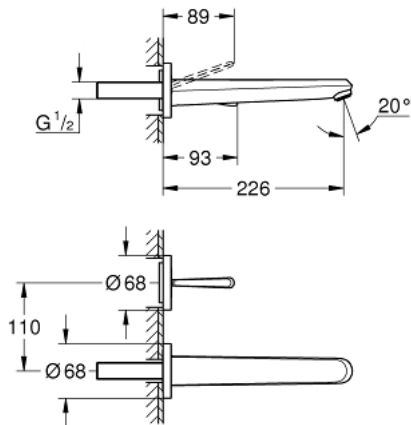

19 969 000 **EURODISC JOY TWO-HOLE BASIN MIXER**  
**L-SIZE**

**PRODUCT DESCRIPTION**

- Colour: chrome
- wall mounted
- trim set for use with rough-in set 23 429 000
- without concealed body
- metal lever
- GROHE LongLife finish
- GROHE EcoJoy - Less water, perfect flow
- maximum flow rate (at 3 bar): 5 l/min
- center distance 110 mm
- projection 226 mm
- min. recommended pressure 1.0 bar

## 19 969 000 EURODISC JOY TWO-HOLE BASIN MIXER L-SIZE

### SPARE PARTS, avgust 2013 – now

1: Lever (Spare part-nr. 46906000)

2: Mousseur (Spare part-nr. 48159000)

3: Extension set, 25 mm (Spare part-nr. 46901000)\*

\* Optional accessories