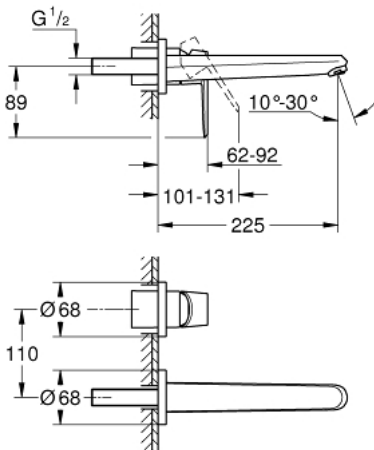

19 974 002 **EURODISC COSMOPOLITAN TWO-HOLE BASIN MIXER 1/2"**
L-SIZE

PRODUCT DESCRIPTION

- Colour: chrome
- wall mounted
- 23 571 000 / 32 635 000
- without concealed body
- with metal plate
- metal lever
- GROHE LongLife finish
- GROHE EcoJoy - Less water, perfect flow
- maximum flow rate (at 3 bar): 5 l/min
- GROHE AquaGuide adjustable mousseur
- center distance 110 mm
- projection 225 mm

19 974 002 **EURODISC COSMOPOLITAN TWO-HOLE BASIN MIXER 1/2"**
L-SIZE

SPARE PARTS, september 2019 – now

1: Lever (Spare part-nr. 46742000)

2: Flow straightener (Spare part-nr. 46837000)

3: Extension (Spare part-nr. 46943000)*