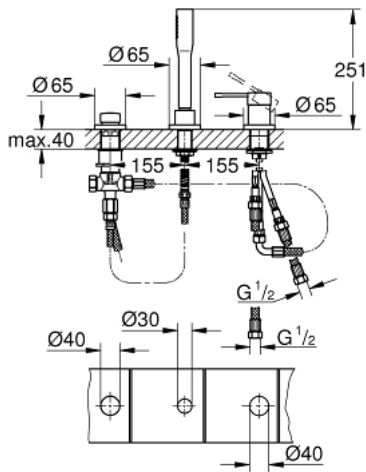

19 976 001 ESSENCE THREE-HOLE SINGLE-LEVER BATH COMBINATION

PRODUCT DESCRIPTION

- Colour: chrome
- three hole installation
- GROHE SilkMove 35 mm ceramic cartridge
- GROHE LongLife finish
- single lever mixer operating element
- diverter bath/shower
- hand shower (27 400)
- metal shower hose 2000 mm (always chrome for any colour of the set)
- flexible connection hoses
- connection for shower hose
- protected against backflow
- for use with 29 037 000
- for combination with 28 990 / 28 991
- min. recommended pressure 1.0 bar

19 976 001 ESSENCE THREE-HOLE SINGLE-LEVER BATH COMBINATION

SPARE PARTS, januar 2014 – now

- 1: Lever (Spare part-nr. 46916000)
- 2: Cartridge (Spare part-nr. 46374000)
- 3: Connecting hose (Spare part-nr. 07227000)
- 4: Dirt strainer (Spare part-nr. 0700200M)
- 5: Cone nut (Spare part-nr. 08864000)
- 6: Compression spring (Spare part-nr. 00869000)
- 7: Diverter knob (Spare part-nr. 46721000)
- 8: Diverter (Spare part-nr. 45443000)
- 8.1: Sealing washer $\varnothing 6 \times \varnothing 2$ (Spare part-nr. 0128300M)
- 8.2: Sealing washer (Spare part-nr. 0120500M)
- 9: Replacement kit for shank fastening (Spare part-nr. 45444000)
- 10: Non-return valve (Spare part-nr. 08565000)
- 11: Connecting hose (Spare part-nr. 07300000)
- 12: Metal shower hose (Spare part-nr. 28146000)
- 13: Socket spanner (Spare part-nr. 19332000)*