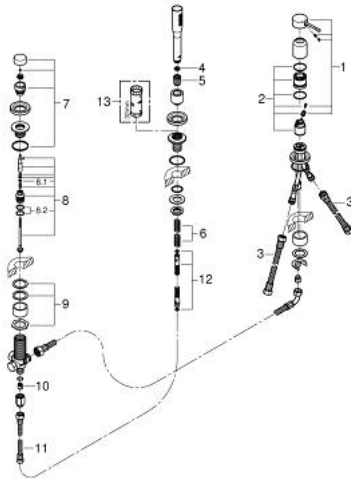

19 976 001 ESSENCE THREE-HOLE SINGLE-LEVER BATH COMBINATION

PRODUCT DESCRIPTION

- Colour: chrome
- three hole installation
- GROHE SilkMove 35 mm ceramic cartridge
- GROHE LongLife finish
- single lever mixer operating element
- diverter bath/shower
- hand shower (27 400)
- metal shower hose 2000 mm (always chrome for any colour of the set)
- flexible connection hoses
- connection for shower hose
- protected against backflow
- for use with 29 037 000
- for combination with 28 990 / 28 991
- min. recommended pressure 1.0 bar

19 976 001 ESSENCE THREE-HOLE SINGLE-LEVER BATH COMBINATION

SPARE PARTS, januar 2014 – now

- 1: Lever (Spare part-nr. 46916000)
- 2: Cartridge (Spare part-nr. 46374000)
- 3: Connecting hose (Spare part-nr. 07227000)
- 4: Dirt strainer (Spare part-nr. 0700200M)
- 5: Cone nut (Spare part-nr. 08864000)
- 6: Compression spring (Spare part-nr. 00869000)
- 7: Diverter knob (Spare part-nr. 46721000)
- 8: Diverter (Spare part-nr. 45443000)
- 8.1: Sealing washer $\varnothing 6 \times \varnothing 2$ (Spare part-nr. 0128300M)
- 8.2: Sealing washer (Spare part-nr. 0120500M)
- 9: Replacement kit for shank fastening (Spare part-nr. 45444000)
- 10: Non-return valve (Spare part-nr. 08565000)
- 11: Connecting hose (Spare part-nr. 07300000)
- 12: Metal shower hose (Spare part-nr. 28146000)
- 13: Socket spanner (Spare part-nr. 19332000)*