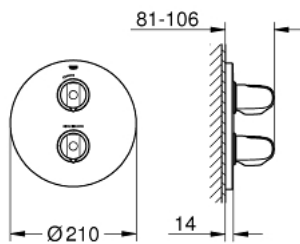

19 984 000 GROHTHERM 1000 THERMOSTATIC SHOWER MIXER

PRODUCT DESCRIPTION

- Colour: chrome
- set for final installation for
- GROHE Rapido T 35 500 000
- GROHE FastFixation escutcheon with covered shaft sealing and covered fixing
- GROHE LongLife finish
- GROHE MetalGrip ergonomically shaped metal handles
- GROHE SafeStop safety button at 38°C
- GROHE SafeStop Plus optional temperature limiter at 43°C included
- volume handle with GROHE EcoButton (economy button with individually adjustable economy stop)
- ceramic headpart 1/2", 180°
- without concealed body
- min. recommended pressure 1.0 bar
- GROHE EcoJoy - Less water, perfect flow

19 984 000 GROHTHERM 1000 THERMOSTATIC SHOWER MIXER

SPARE PARTS, april 2014 – now

- 1: Shut-off handle (Spare part-nr. 47972000)
 - 1.1: Cover cap (Spare part-nr. 4797400M)
 - 2: Temperature control handle (Spare part-nr. 47973000)
 - 2.1: Cover cap (Spare part-nr. 4797400M)
 - 3: Escutcheon (Spare part-nr. 47809000)
 - 4: Ceramic headpart 1/2" (Spare part-nr. 45346000)
 - 4.1: O-ring \varnothing 18.2 x \varnothing 1.7 (Spare part-nr. 0392400M)
 - 5: Adapter (Spare part-nr. 12702000)
 - 6: Extension set 27.5 mm (Spare part-nr. 47780000)*
- * Optional accessories