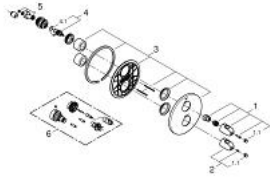

19 984 000 GROHTHERM 1000 THERMOSTATIC SHOWER MIXER

PRODUCT DESCRIPTION

- Colour: chrome
- set for final installation for
- GROHE Rapido T 35 500 000
- GROHE FastFixation escutcheon with covered shaft sealing and covered fixing
- GROHE LongLife finish
- GROHE MetalGrip ergonomically shaped metal handles
- GROHE SafeStop safety button at 38°C
- GROHE SafeStop Plus optional temperature limiter at 43°C included
- volume handle with GROHE EcoButton (economy button with individually adjustable economy stop)
- ceramic headpart 1/2", 180°
- without concealed body
- min. recommended pressure 1.0 bar
- GROHE EcoJoy - Less water, perfect flow

19 984 000 GROHTHERM 1000 THERMOSTATIC SHOWER MIXER

SPARE PARTS, april 2014 – now

- 1: Shut-off handle (Spare part-nr. 47972000)
 - 1.1: Cover cap (Spare part-nr. 4797400M)
 - 2: Temperature control handle (Spare part-nr. 47973000)
 - 2.1: Cover cap (Spare part-nr. 4797400M)
 - 3: Escutcheon (Spare part-nr. 47809000)
 - 4: Ceramic headpart 1/2" (Spare part-nr. 45346000)
 - 4.1: O-ring \varnothing 18.2 x \varnothing 1.7 (Spare part-nr. 0392400M)
 - 5: Adapter (Spare part-nr. 12702000)
 - 6: Extension set 27.5 mm (Spare part-nr. 47780000)*
- * Optional accessories