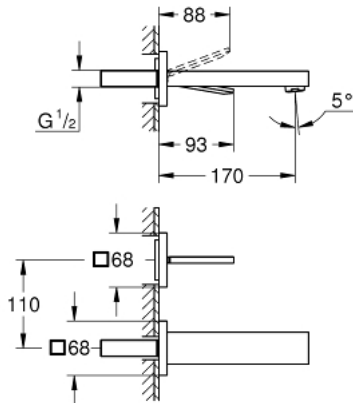

19 997 000 **EUROCUBE JOY TWO-HOLE BASIN MIXER**  
**M-SIZE**

**PRODUCT DESCRIPTION**

- Colour: chrome
- wall mounted
- trim set for use with rough-in set 23 429 000
- without concealed body
- GROHE EcoJoy - Less water, perfect flow
- maximum flow rate (at 3 bar): 5 l/min
- center distance 110 mm
- projection 170 mm

19 997 000 **EUROCUBE JOY TWO-HOLE BASIN MIXER**  
**M-SIZE**

**SPARE PARTS**, april 2015 – now

1: Lever (Spare part-nr. 46946000)

2: Mousseur (Spare part-nr. 48159000)

3: Extension set, 25 mm (Spare part-nr. 46901000)\*