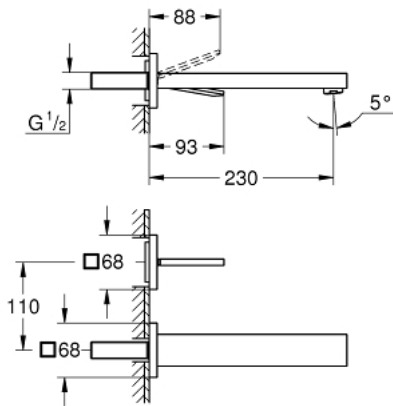

19 998 000 **EUROCUBE JOY TWO-HOLE BASIN MIXER**
L-SIZE

PRODUCT DESCRIPTION

- Colour: chrome
- wall mounted
- trim set for use with rough-in set 23 429 000
- without concealed body
- GROHE LongLife finish
- GROHE EcoJoy - Less water, perfect flow
- maximum flow rate (at 3 bar): 5 l/min
- center distance 110 mm
- projection 230 mm

19 998 000 **EUROCUBE JOY TWO-HOLE BASIN MIXER**
L-SIZE

SPARE PARTS, april 2015 – now

1: Lever (Spare part-nr. 46946000)

2: Mousseur (Spare part-nr. 48159000)

3: Extension set, 25 mm (Spare part-nr. 46901000)*