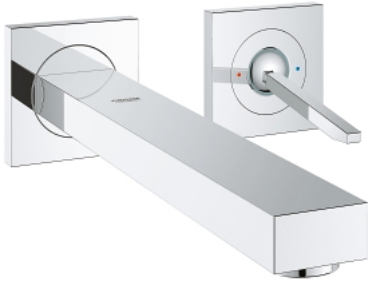

19 998 000 **EUROCUBE JOY TWO-HOLE BASIN MIXER**
L-SIZE

PRODUCT DESCRIPTION

- Colour: chrome
- wall mounted
- trim set for use with rough-in set 23 429 000
- without concealed body
- GROHE LongLife finish
- GROHE EcoJoy - Less water, perfect flow
- maximum flow rate (at 3 bar): 5 l/min
- center distance 110 mm
- projection 230 mm

19 998 000 **EUROCUBE JOY TWO-HOLE BASIN MIXER**
L-SIZE

SPARE PARTS, april 2015 – now

1: Lever (Spare part-nr. 46946000)

2: Mousseur (Spare part-nr. 48159000)

3: Extension set, 25 mm (Spare part-nr. 46901000)*