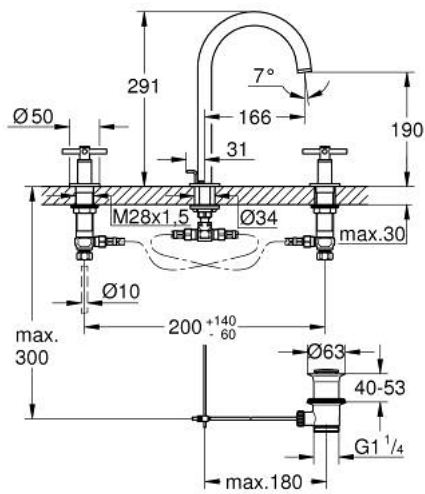

20 008 AL3 **ATRIO THREE-HOLE BASIN MIXER 1/2"**  
**M-SIZE**

**PRODUCT DESCRIPTION**

- Colour: brushed hard graphite
- ceramic headparts 1/2", 90°
- GROHE LongLife finish
- GROHE EcoJoy 5.7 l/min laminar mousseur
- swivel tubular spout with mousseur and stop limiter
- pop-up waste set 1 1/4"
- pressure-proof flexible connection hoses between spout and side valves
- with cross handles
- Two different sets of caps included. One set with "H" and "C" marking, one set without marking.

## 20 008 AL3 ATRIO THREE-HOLE BASIN MIXER 1/2" M-SIZE

### SPARE PARTS, april 2017 – now

- 1: Cross handles (Spare part-nr. 18026AL3)
- 2: Ceramic headpart 1/2" (Spare part-nr. 45882000)
- 2.1: O-ring  $\varnothing$  18.2 x  $\varnothing$  1.7 (Spare part-nr. 0392400M)
- 3: Ceramic headpart 1/2" (Spare part-nr. 45883000)
- 3.1: O-ring  $\varnothing$  18.2 x  $\varnothing$  1.7 (Spare part-nr. 0392400M)
- 4: Coupling nut 1/2" (Spare part-nr. 1290100M)\*
- 5: Safety ring (Spare part-nr. 4826600M)
- 6: Laminar flow straightener (Spare part-nr. 48408000)
- 7: Sealing washer (Spare part-nr. 0128500M)
- 8: Pop-up rod (Spare part-nr. 65196AL0)
- 9: Fixing clamp (Spare part-nr. 6554100M)
- 10: Flexible connection hose (Spare part-nr. 45704000)
- 11: Waste set 1 1/4" (Spare part-nr. 28910AL0)
- 11.1: Plug (Spare part-nr. 07182AL0)
- 11.2: Eccentric rod (Spare part-nr. 07052000)
- 12: Coupling nut 1/2" x 14.5 mm (Spare part-nr. 1290200M)\*
- 13: Eccentric rod (Spare part-nr. 07341000)\*