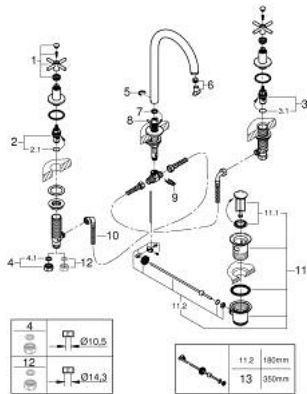

20 008 AL3 **ATRIO THREE-HOLE BASIN MIXER 1/2"**  
**M-SIZE**

**PRODUCT DESCRIPTION**

- Colour: brushed hard graphite
- ceramic headparts 1/2", 90°
- GROHE LongLife finish
- GROHE EcoJoy 5.7 l/min laminar mousseur
- swivel tubular spout with mousseur and stop limiter
- pop-up waste set 1 1/4"
- pressure-proof flexible connection hoses between spout and side valves
- with cross handles
- Two different sets of caps included. One set with "H" and "C" marking, one set without marking.

## 20 008 AL3 ATRIO THREE-HOLE BASIN MIXER 1/2" M-SIZE

### SPARE PARTS, april 2017 – now

- 1: Cross handles (Spare part-nr. 18026AL3)
- 2: Ceramic headpart 1/2" (Spare part-nr. 45882000)
- 2.1: O-ring  $\varnothing$  18.2 x  $\varnothing$  1.7 (Spare part-nr. 0392400M)
- 3: Ceramic headpart 1/2" (Spare part-nr. 45883000)
- 3.1: O-ring  $\varnothing$  18.2 x  $\varnothing$  1.7 (Spare part-nr. 0392400M)
- 4: Coupling nut 1/2" (Spare part-nr. 1290100M)\*
- 5: Safety ring (Spare part-nr. 4826600M)
- 6: Laminar flow straightener (Spare part-nr. 48408000)
- 7: Sealing washer (Spare part-nr. 0128500M)
- 8: Pop-up rod (Spare part-nr. 65196AL0)
- 9: Fixing clamp (Spare part-nr. 6554100M)
- 10: Flexible connection hose (Spare part-nr. 45704000)
- 11: Waste set 1 1/4" (Spare part-nr. 28910AL0)
- 11.1: Plug (Spare part-nr. 07182AL0)
- 11.2: Eccentric rod (Spare part-nr. 07052000)
- 12: Coupling nut 1/2" x 14.5 mm (Spare part-nr. 1290200M)\*
- 13: Eccentric rod (Spare part-nr. 07341000)\*