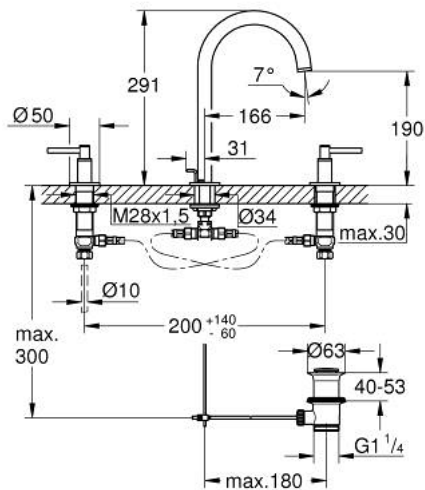

## 20 009 AL3 ATRIO THREE-HOLE BASIN MIXER 1/2" M-SIZE

### PRODUCT DESCRIPTION

- Colour: brushed hard graphite
- ceramic headparts 1/2", 90°
- GROHE LongLife finish
- GROHE EcoJoy 5.7 l/min laminar mousseur
- swivel tubular spout with mousseur and stop limiter
- pop-up waste set 1 1/4"
- flexible connection hoses between spout and side valves
- with lever handles
- Two different sets of caps included. One set with "H" and "C" marking, one set without marking.

### SPARE PARTS, april 2017 – now

- 1: Lever handles (Spare part-nr. 18027AL3)
- 2: Ceramic headpart 1/2" (Spare part-nr. 45882000)
- 2.1: O-ring Ø 18.2 x Ø 1.7 (Spare part-nr. 0392400M)
- 3: Ceramic headpart 1/2" (Spare part-nr. 45883000)
- 3.1: O-ring Ø 18.2 x Ø 1.7 (Spare part-nr. 0392400M)
- 4: Coupling nut 1/2" (Spare part-nr. 1290100M)
- 4.1: Fibre seal Ø 18,5 x Ø 12 x 2 (Spare part-nr. 0138900M)
- 5: Safety ring (Spare part-nr. 4826600M)
- 6: Laminar flow straightener (Spare part-nr. 48408000)
- 7: Sealing washer (Spare part-nr. 0128500M)
- 8: Pop-up rod (Spare part-nr. 65196AL0)
- 9: Fixing clamp (Spare part-nr. 6554100M)
- 10: Flexible connection hose (Spare part-nr. 45704000)
- 11: Waste set 1 1/4" (Spare part-nr. 28910AL0)
- 11.1: Plug (Spare part-nr. 07182AL0)
- 11.2: Eccentric rod (Spare part-nr. 07052000)
- 12: Coupling nut 1/2" x 14.5 mm (Spare part-nr. 1290200M)\*
- 13: Eccentric rod (Spare part-nr. 07341000)\*