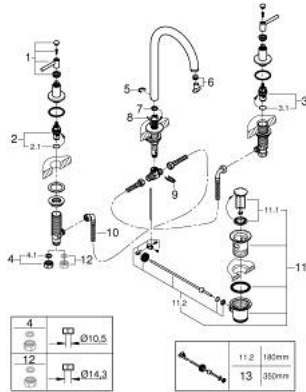

## 20 009 AL3 ATRIO THREE-HOLE BASIN MIXER 1/2" M-SIZE

### PRODUCT DESCRIPTION

- Colour: brushed hard graphite
- ceramic headparts 1/2", 90°
- GROHE LongLife finish
- GROHE EcoJoy 5.7 l/min laminar mousseur
- swivel tubular spout with mousseur and stop limiter
- pop-up waste set 1 1/4"
- flexible connection hoses between spout and side valves
- with lever handles
- Two different sets of caps included. One set with "H" and "C" marking, one set without marking.

### SPARE PARTS, april 2017 – now

- 1: Lever handles (Spare part-nr. 18027AL3)
- 2: Ceramic headpart 1/2" (Spare part-nr. 45882000)
- 2.1: O-ring Ø 18.2 x Ø 1.7 (Spare part-nr. 0392400M)
- 3: Ceramic headpart 1/2" (Spare part-nr. 45883000)
- 3.1: O-ring Ø 18.2 x Ø 1.7 (Spare part-nr. 0392400M)
- 4: Coupling nut 1/2" (Spare part-nr. 1290100M)
- 4.1: Fibre seal Ø 18,5 x Ø 12 x 2 (Spare part-nr. 0138900M)
- 5: Safety ring (Spare part-nr. 4826600M)
- 6: Laminar flow straightener (Spare part-nr. 48408000)
- 7: Sealing washer (Spare part-nr. 0128500M)
- 8: Pop-up rod (Spare part-nr. 65196AL0)
- 9: Fixing clamp (Spare part-nr. 6554100M)
- 10: Flexible connection hose (Spare part-nr. 45704000)
- 11: Waste set 1 1/4" (Spare part-nr. 28910AL0)
- 11.1: Plug (Spare part-nr. 07182AL0)
- 11.2: Eccentric rod (Spare part-nr. 07052000)
- 12: Coupling nut 1/2" x 14.5 mm (Spare part-nr. 1290200M)\*
- 13: Eccentric rod (Spare part-nr. 07341000)\*