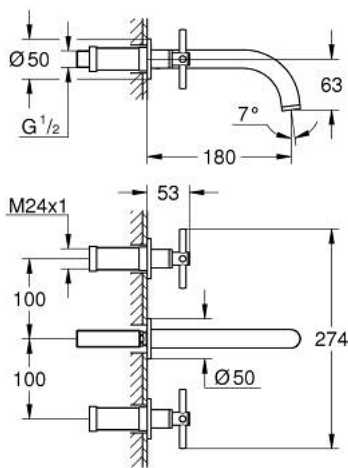

20 164 DA3 ATRIO THREE-HOLE BASIN MIXER

PRODUCT DESCRIPTION

- Colour: warm sunset
- wall mounted
- to be used with rough-in set 29 025 002
- without concealed body
- valves hot/cold with ceramic headparts 1/2° - 90°
- GROHE LongLife finish
- GROHE EcoJoy 5.7 l/min laminar mousseur
- center distance 200 mm
- projection 180 mm
- with cross handles
- Two different sets of caps included. One set with "H" and "C" marking, one set without marking.