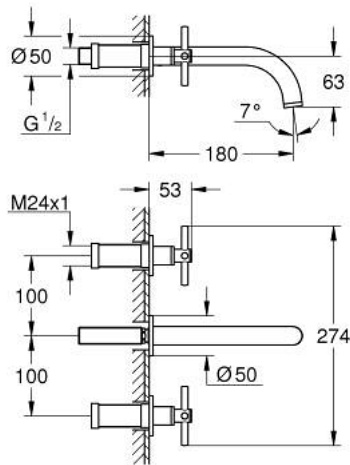

## 20 164 GL3 ATRIO THREE-HOLE BASIN MIXER

### PRODUCT DESCRIPTION

- Colour: cool sunrise
- wall mounted
- to be used with rough-in set 29 025 002
- without concealed body
- valves hot/cold with ceramic headparts 1/2° - 90°
- GROHE LongLife finish
- GROHE EcoJoy 5.7 l/min laminar mousseur
- center distance 200 mm
- projection 180 mm
- with cross handles
- Two different sets of caps included. One set with "H" and "C" marking, one set without marking.