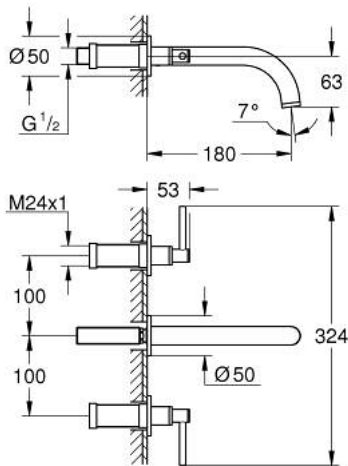

20 169 003 **ATRIO THREE-HOLE BASIN MIXER 1/2"**
S-SIZE

PRODUCT DESCRIPTION

- Colour: chrome
- wall mounted
- to be used with rough-in set 29 025 002
- without concealed body
- valves hot/cold with ceramic headparts $1/2'' - 90^\circ$
- GROHE LongLife finish
- 5.7 l/min laminar mousseur
- center distance 200 mm
- projection 180 mm
- with lever handles
- Two different sets of caps included. One set with "H" and "C" marking, one set without marking.

20 169 003 **ATRIO THREE-HOLE BASIN MIXER 1/2"**
S-SIZE

SPARE PARTS, april 2017 – now

1: Extension for spindle (Spare part-nr. 45988000)

2: Lever handles (Spare part-nr. 18027003)

3: Laminar flow straightener (Spare part-nr. 48408000)