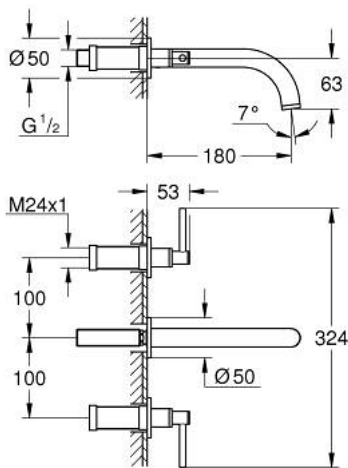

## 20 169 AL3 ATRIO THREE-HOLE BASIN MIXER 1/2" S-SIZE

### PRODUCT DESCRIPTION

- Colour: brushed hard graphite
- wall mounted
- to be used with rough-in set 29 025 002
- without concealed body
- valves hot/cold with ceramic headparts 1/2" - 90°
- GROHE LongLife finish
- GROHE EcoJoy 5.7 l/min laminar mousseur
- center distance 200 mm
- projection 180 mm
- with lever handles
- Two different sets of caps included. One set with "H" and "C" marking, one set without marking.

20 169 AL3 **ATRIO THREE-HOLE BASIN MIXER 1/2"**  
**S-SIZE**

**SPARE PARTS**, april 2017 – now

1: Extension for spindle (Spare part-nr. 45988000)

2: Lever handles (Spare part-nr. 18027AL3)

3: Laminar flow straightener (Spare part-nr. 48408000)