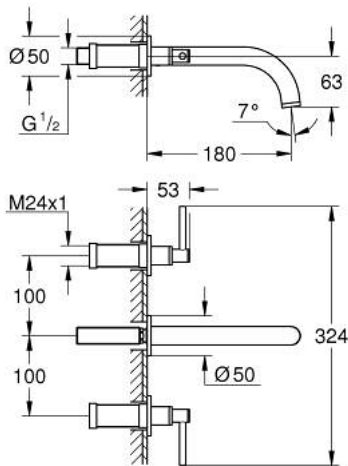

20 169 DA3 **ATRIO THREE-HOLE BASIN MIXER 1/2"**
S-SIZE

PRODUCT DESCRIPTION

- Colour: warm sunset
- wall mounted
- to be used with rough-in set 29 025 002
- without concealed body
- valves hot/cold with ceramic headparts 1/2" - 90°
- GROHE LongLife finish
- 5.7 l/min laminar mousseur
- center distance 200 mm
- projection 180 mm
- with lever handles
- Two different sets of caps included. One set with "H" and "C" marking, one set without marking.