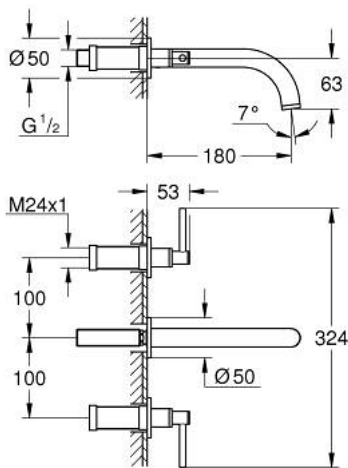

20 169 DA3 ATRIO THREE-HOLE BASIN MIXER 1/2" S-SIZE

PRODUCT DESCRIPTION

- Colour: warm sunset
- wall mounted
- to be used with rough-in set 29 025 002
- without concealed body
- valves hot/cold with ceramic headparts 1/2" - 90°
- GROHE LongLife finish
- GROHE EcoJoy 5.7 l/min laminar mousseur
- center distance 200 mm
- projection 180 mm
- with lever handles
- Two different sets of caps included. One set with "H" and "C" marking, one set without marking.