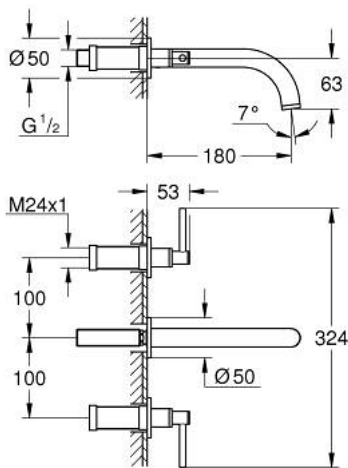

20 169 GL3 ATRIO THREE-HOLE BASIN MIXER 1/2" S-SIZE

PRODUCT DESCRIPTION

- Colour: cool sunrise
- wall mounted
- to be used with rough-in set 29 025 002
- without concealed body
- valves hot/cold with ceramic headparts 1/2" - 90°
- GROHE LongLife finish
- GROHE EcoJoy 5.7 l/min laminar mousseur
- center distance 200 mm
- projection 180 mm
- with lever handles
- Two different sets of caps included. One set with "H" and "C" marking, one set without marking.