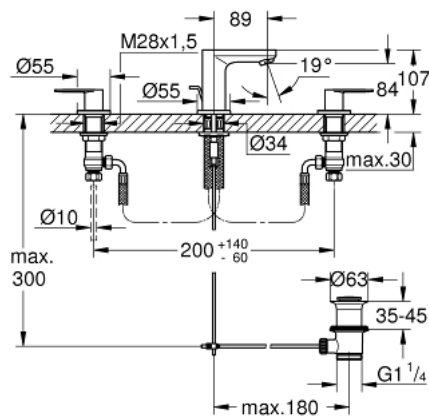

20 187 000 **EUROSMART COSMOPOLITAN THREE-HOLE BASIN MIXER 1/2"**
S-SIZE

PRODUCT DESCRIPTION

- Colour: chrome
- metal lever
- ceramic headparts 1/2", 90°
- GROHE LongLife finish
- GROHE FastFixation installation system with centering support
- spout with mousseur
- pop-up waste set 1 1/4"
- pressure-proof flexible connection hoses between spout and side valves
- union nut with 10.5 mm drilling

20 187 000 EUROSMART COSMOPOLITAN THREE-HOLE BASIN MIXER 1/2" S-SIZE

SPARE PARTS, august 2019 – now

- 1: Handle pair (Spare part-nr. 48306000)
 - 2: Ceramic headpart 1/2" (Spare part-nr. 45882000)
 - 2.1: O-ring Ø 18.2 x Ø 1.7 (Spare part-nr. 0392400M)
 - 3: Ceramic headpart 1/2" (Spare part-nr. 45883000)
 - 3.1: O-ring Ø 18.2 x Ø 1.7 (Spare part-nr. 0392400M)
 - 4: Coupling nut 1/2" (Spare part-nr. 1290100M)
 - 4.1: Fibre seal Ø 18,5 x Ø 12 x 2 (Spare part-nr. 0138900M)
 - 5: Mousseur (Spare part-nr. 13929000)
 - 6: Pop-up rod (Spare part-nr. 46739000)
 - 7: Shank mounting kit (Spare part-nr. 46671000)
 - 8: Waste set 1 1/4" (Spare part-nr. 28910000)
 - 8.1: Plug (Spare part-nr. 07182000)
 - 8.2: Eccentric rod (Spare part-nr. 07052000)
 - 9: Coupling nut 1/2" x 14.5 mm (Spare part-nr. 1290200M)*
 - 10: Mounting wrench (Spare part-nr. 19017000)*
 - 11: Eccentric rod (Spare part-nr. 07341000)*
- * Optional accessories