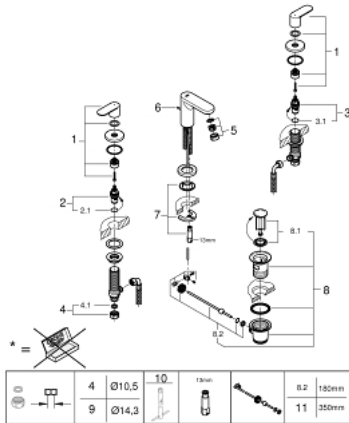

20 187 000 **EUROSMART COSMOPOLITAN THREE-HOLE BASIN MIXER 1/2"**
S-SIZE

PRODUCT DESCRIPTION

- Colour: chrome
- metal lever
- ceramic headparts 1/2", 90°
- GROHE LongLife finish
- GROHE FastFixation installation system with centering support
- spout with mousseur
- pop-up waste set 1 1/4"
- pressure-proof flexible connection hoses between spout and side valves
- union nut with 10.5 mm drilling

20 187 000 EUROSMART COSMOPOLITAN THREE-HOLE BASIN MIXER 1/2" S-SIZE

SPARE PARTS, august 2019 – now

- 1: Handle pair (Spare part-nr. 48306000)
 - 2: Ceramic headpart 1/2" (Spare part-nr. 45882000)
 - 2.1: O-ring Ø 18.2 x Ø 1.7 (Spare part-nr. 0392400M)
 - 3: Ceramic headpart 1/2" (Spare part-nr. 45883000)
 - 3.1: O-ring Ø 18.2 x Ø 1.7 (Spare part-nr. 0392400M)
 - 4: Coupling nut 1/2" (Spare part-nr. 1290100M)
 - 4.1: Fibre seal Ø 18,5 x Ø 12 x 2 (Spare part-nr. 0138900M)
 - 5: Mousseur (Spare part-nr. 13929000)
 - 6: Pop-up rod (Spare part-nr. 46739000)
 - 7: Shank mounting kit (Spare part-nr. 46671000)
 - 8: Waste set 1 1/4" (Spare part-nr. 28910000)
 - 8.1: Plug (Spare part-nr. 07182000)
 - 8.2: Eccentric rod (Spare part-nr. 07052000)
 - 9: Coupling nut 1/2" x 14.5 mm (Spare part-nr. 1290200M)*
 - 10: Mounting wrench (Spare part-nr. 19017000)*
 - 11: Eccentric rod (Spare part-nr. 07341000)*
- * Optional accessories