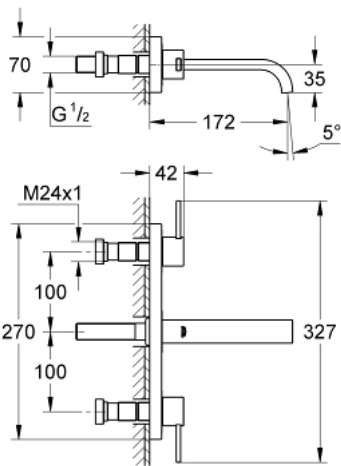

20 189 000 **ALLURE THREE-HOLE BASIN MIXER 1/2"**
S-SIZE

PRODUCT DESCRIPTION

- Colour: chrome
- wall mounted
- without concealed body
- to be used with rough-in set 29 025 002
- with lever handles
- with metal plate
- valves hot/cold with ceramic headparts 1/2" - 90°
- GROHE LongLife finish
- flow limiter 8 l/min.
- spout with mousseur
- center distance 200 mm
- projection 172 mm

20 189 000 **ALLURE THREE-HOLE BASIN MIXER 1/2"**
S-SIZE

SPARE PARTS, september 2009 – now

- 1: Handle (Spare part-nr. 48043000)
- 1.1: Replacement handle connection kit (Spare part-nr. 45186000)
 - 1.1.1: O-ring Ø 18.2 x Ø 1.7 (Spare part-nr. 0392400M)
- 2: Extension for spindle (Spare part-nr. 48044000)
- 3: Sealing washer (Spare part-nr. 48046000)
- 4: Extension set, 80 mm (Spare part-nr. 45202000)
- 5: Mousseur (Spare part-nr. 13220000)
- 6: Flow limiter (Spare part-nr. 46324000)