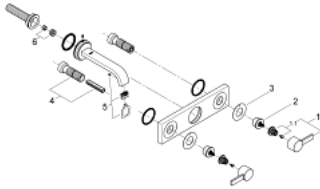

20 189 000 **ALLURE THREE-HOLE BASIN MIXER 1/2"**
S-SIZE

PRODUCT DESCRIPTION

- Colour: chrome
- wall mounted
- without concealed body
- to be used with rough-in set 29 025 002
- with lever handles
- with metal plate
- valves hot/cold with ceramic headparts 1/2" - 90°
- GROHE LongLife finish
- flow limiter 8 l/min.
- spout with mousseur
- center distance 200 mm
- projection 172 mm

20 189 000 **ALLURE THREE-HOLE BASIN MIXER 1/2"**
S-SIZE

SPARE PARTS, september 2009 – now

- 1: Handle (Spare part-nr. 48043000)
- 1.1: Replacement handle connection kit (Spare part-nr. 45186000)
 - 1.1.1: O-ring Ø 18.2 x Ø 1.7 (Spare part-nr. 0392400M)
- 2: Extension for spindle (Spare part-nr. 48044000)
- 3: Sealing washer (Spare part-nr. 48046000)
- 4: Extension set, 80 mm (Spare part-nr. 45202000)
- 5: Mousseur (Spare part-nr. 13220000)
- 6: Flow limiter (Spare part-nr. 46324000)