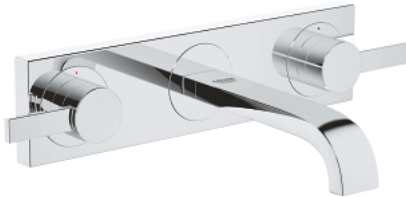

20 189 000 **ALLURE THREE-HOLE BASIN MIXER 1/2"**
S-SIZE

PRODUCT DESCRIPTION

- Colour: chrome
- wall mounted
- without concealed body
- to be used with rough-in set 29 025 002
- with lever handles
- with metal plate
- valves hot/cold with ceramic headparts 1/2" - 90°
- GROHE LongLife finish
- flow limiter 8 l/min.
- spout with mousseur
- center distance 200 mm
- projection 172 mm

20 189 000 **ALLURE THREE-HOLE BASIN MIXER 1/2"**
S-SIZE

SPARE PARTS, september 2009 – now

- 1: Handle (Spare part-nr. 48043000)
- 1.1: Replacement handle connection kit (Spare part-nr. 45186000)
 - 1.1.1: O-ring Ø 18.2 x Ø 1.7 (Spare part-nr. 0392400M)
- 2: Extension for spindle (Spare part-nr. 48044000)
- 3: Sealing washer (Spare part-nr. 48046000)
- 4: Extension set, 80 mm (Spare part-nr. 45202000)
- 5: Mousseur (Spare part-nr. 13220000)
- 6: Flow limiter (Spare part-nr. 46324000)