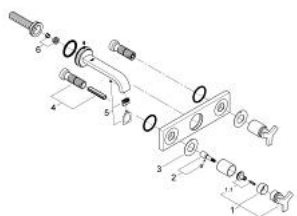

20 190 000 ALLURE THREE-HOLE BASIN MIXER 1/2" S-SIZE

PRODUCT DESCRIPTION

- Colour: chrome
- wall mounted
- without concealed body
- set for final installation for
- 32 706 000
- with metal plate
- valves hot/cold with Carborundum ceramic headparts 1/2" - 180°
- GROHE LongLife finish
- flow limiter 8 l/min.
- spout with mousseur
- center distance 200 mm
- projection 172 mm

20 190 000 ALLURE THREE-HOLE BASIN MIXER 1/2" S-SIZE

SPARE PARTS, september 2009 – now

- 1: Handle (Spare part-nr. 46611000)
- 1.1: Replacement handle connection kit (Spare part-nr. 45605000)
- 2: Extension for spindle (Spare part-nr. 45607000)
- 3: Sealing washer (Spare part-nr. 48046000)
- 4: Extension set, 80 mm (Spare part-nr. 45202000)
- 5: Mousseur (Spare part-nr. 13220000)
- 6: Flow limiter (Spare part-nr. 46324000)