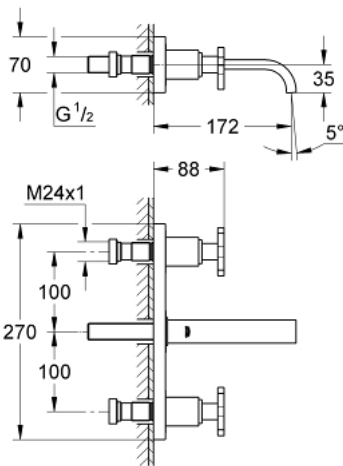

20 190 000 ALLURE THREE-HOLE BASIN MIXER 1/2" S-SIZE

PRODUCT DESCRIPTION

- Colour: chrome
- wall mounted
- without concealed body
- set for final installation for
- 32 706 000
- with metal plate
- valves hot/cold with Carborundum ceramic headparts 1/2" - 180°
- GROHE LongLife finish
- flow limiter 8 l/min.
- spout with mousseur
- center distance 200 mm
- projection 172 mm

20 190 000 ALLURE THREE-HOLE BASIN MIXER 1/2" S-SIZE

SPARE PARTS, september 2009 – now

- 1: Handle (Spare part-nr. 46611000)
- 1.1: Replacement handle connection kit (Spare part-nr. 45605000)
- 2: Extension for spindle (Spare part-nr. 45607000)
- 3: Sealing washer (Spare part-nr. 48046000)
- 4: Extension set, 80 mm (Spare part-nr. 45202000)
- 5: Mousseur (Spare part-nr. 13220000)
- 6: Flow limiter (Spare part-nr. 46324000)