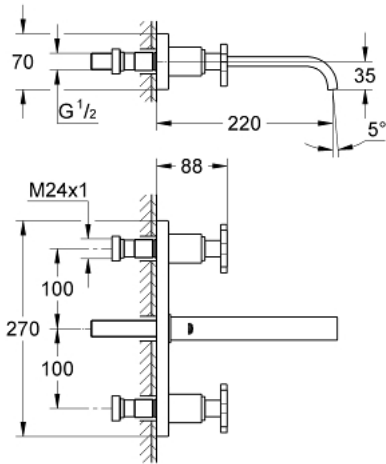

20 192 000 **ALLURE THREE-HOLE BASIN MIXER 1/2"**  
**M-SIZE**

**PRODUCT DESCRIPTION**

- Colour: chrome
- wall mounted
- without concealed body
- set for final installation for
- 32 706 000
- with metal plate
- valves hot/cold with headparts 1/2" - 180°
- GROHE LongLife finish
- flow limiter 8 l/min.
- spout with mousseur
- center distance 200 mm
- projection 220 mm

20 192 000 **ALLURE THREE-HOLE BASIN MIXER 1/2"**  
**M-SIZE**

**SPARE PARTS**, september 2009 – now

- 1: Handle (Spare part-nr. 46611000)
- 1.1: Replacement handle connection kit (Spare part-nr. 45605000)
- 2: Extension for spindle (Spare part-nr. 45607000)
- 3: Sealing washer (Spare part-nr. 48046000)
- 4: Extension set, 80 mm (Spare part-nr. 45202000)
- 5: Mousseur (Spare part-nr. 13220000)
- 6: Flow limiter (Spare part-nr. 46324000)