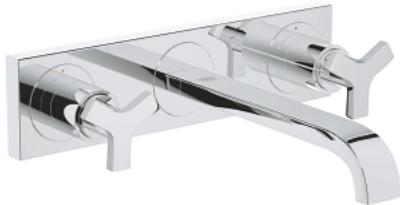

20 192 000 **ALLURE THREE-HOLE BASIN MIXER 1/2"**  
**M-SIZE**

**PRODUCT DESCRIPTION**

- Colour: chrome
- wall mounted
- without concealed body
- set for final installation for
- 32 706 000
- with metal plate
- valves hot/cold with headparts 1/2" - 180°
- GROHE LongLife finish
- flow limiter 8 l/min.
- spout with mousseur
- center distance 200 mm
- projection 220 mm

20 192 000 **ALLURE THREE-HOLE BASIN MIXER 1/2"**  
**M-SIZE**

**SPARE PARTS**, september 2009 – now

- 1: Handle (Spare part-nr. 46611000)
- 1.1: Replacement handle connection kit (Spare part-nr. 45605000)
- 2: Extension for spindle (Spare part-nr. 45607000)
- 3: Sealing washer (Spare part-nr. 48046000)
- 4: Extension set, 80 mm (Spare part-nr. 45202000)
- 5: Mousseur (Spare part-nr. 13220000)
- 6: Flow limiter (Spare part-nr. 46324000)