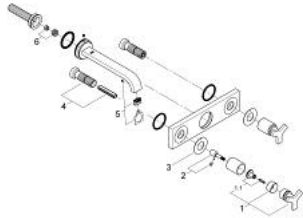

20 192 000 **ALLURE THREE-HOLE BASIN MIXER 1/2"**  
**M-SIZE**

**PRODUCT DESCRIPTION**

- Colour: chrome
- wall mounted
- without concealed body
- set for final installation for
- 32 706 000
- with metal plate
- valves hot/cold with headparts 1/2" - 180°
- GROHE LongLife finish
- flow limiter 8 l/min.
- spout with mousseur
- center distance 200 mm
- projection 220 mm

20 192 000 **ALLURE THREE-HOLE BASIN MIXER 1/2"**  
**M-SIZE**

**SPARE PARTS**, september 2009 – now

- 1: Handle (Spare part-nr. 46611000)
- 1.1: Replacement handle connection kit (Spare part-nr. 45605000)
- 2: Extension for spindle (Spare part-nr. 45607000)
- 3: Sealing washer (Spare part-nr. 48046000)
- 4: Extension set, 80 mm (Spare part-nr. 45202000)
- 5: Mousseur (Spare part-nr. 13220000)
- 6: Flow limiter (Spare part-nr. 46324000)