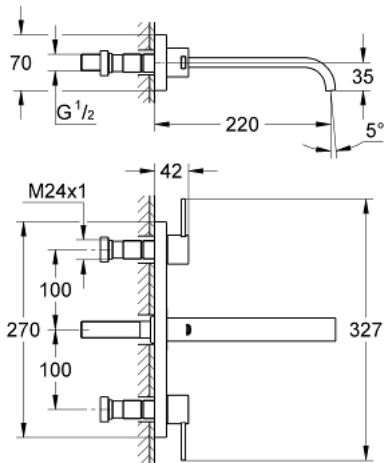

20 193 000 **ALLURE THREE-HOLE BASIN MIXER 1/2"**
M-SIZE

PRODUCT DESCRIPTION

- Colour: chrome
- wall mounted
- without concealed body
- to be used with rough-in set 29 025 002
- with lever handles
- with metal plate
- valves hot/cold with ceramic headparts 1/2" - 90°
- GROHE LongLife finish
- flow limiter 8 l/min.
- spout with mousseur
- center distance 200 mm
- projection 220 mm

20 193 000 **ALLURE THREE-HOLE BASIN MIXER 1/2"**
M-SIZE

SPARE PARTS, september 2009 – now

- 1: Handle (Spare part-nr. 48043000)
- 1.1: Replacement handle connection kit (Spare part-nr. 45186000)
 - 1.1.1: O-ring Ø 18.2 x Ø 1.7 (Spare part-nr. 0392400M)
- 2: Extension for spindle (Spare part-nr. 48044000)
- 3: Sealing washer (Spare part-nr. 48046000)
- 4: Extension set, 80 mm (Spare part-nr. 45202000)
- 5: Mousseur (Spare part-nr. 13220000)
- 6: Flow limiter (Spare part-nr. 46324000)