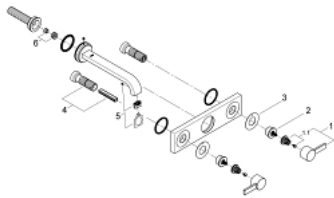

20 193 000 **ALLURE THREE-HOLE BASIN MIXER 1/2"**
M-SIZE

PRODUCT DESCRIPTION

- Colour: chrome
- wall mounted
- without concealed body
- to be used with rough-in set 29 025 002
- with lever handles
- with metal plate
- valves hot/cold with ceramic headparts 1/2" - 90°
- GROHE LongLife finish
- flow limiter 8 l/min.
- spout with mousseur
- center distance 200 mm
- projection 220 mm

20 193 000 **ALLURE THREE-HOLE BASIN MIXER 1/2"**
M-SIZE

SPARE PARTS, september 2009 – now

- 1: Handle (Spare part-nr. 48043000)
- 1.1: Replacement handle connection kit (Spare part-nr. 45186000)
 - 1.1.1: O-ring Ø 18.2 x Ø 1.7 (Spare part-nr. 0392400M)
- 2: Extension for spindle (Spare part-nr. 48044000)
- 3: Sealing washer (Spare part-nr. 48046000)
- 4: Extension set, 80 mm (Spare part-nr. 45202000)
- 5: Mousseur (Spare part-nr. 13220000)
- 6: Flow limiter (Spare part-nr. 46324000)