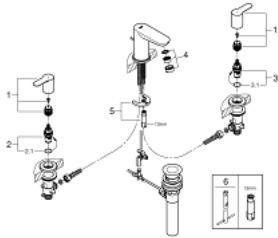

20 197 000 BAUEDGE THREE-HOLE BASIN MIXER 1/2"

PRODUCT DESCRIPTION

- Colour: chrome
- metal lever
- ceramic headpart 1/2", 90°
- GROHE LongLife finish
- spout with mousseur
- pop-up waste set 1"
- flexible connection hoses

20 197 000 BAUEDGE THREE-HOLE BASIN MIXER 1/2"

SPARE PARTS, november 2019 – now

- 1: Handle pair (Spare part-nr. 48322000)
- 2: Ceramic headpart 1/2" (Spare part-nr. 45882000)
- 2.1: O-ring Ø 18.2 x Ø 1.7 (Spare part-nr. 0392400M)
- 3: Ceramic headpart 1/2" (Spare part-nr. 45883000)
- 3.1: O-ring Ø 18.2 x Ø 1.7 (Spare part-nr. 0392400M)
- 4: Mousseur (Spare part-nr. 13929000)
- 5: Shank mounting kit (Spare part-nr. 46671000)
- 6: Mounting wrench (Spare part-nr. 19017000)*