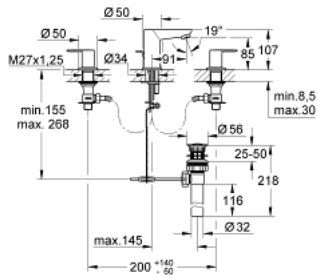

20 197 000 BAUEDGE THREE-HOLE BASIN MIXER 1/2"

PRODUCT DESCRIPTION

- Colour: chrome
- metal lever
- ceramic headpart 1/2", 90°
- GROHE LongLife finish
- spout with mousseur
- pop-up waste set 1"
- flexible connection hoses

20 197 000 BAUEDGE THREE-HOLE BASIN MIXER 1/2"

SPARE PARTS, november 2019 – now

- 1: Handle pair (Spare part-nr. 48322000)
- 2: Ceramic headpart 1/2" (Spare part-nr. 45882000)
- 2.1: O-ring Ø 18.2 x Ø 1.7 (Spare part-nr. 0392400M)
- 3: Ceramic headpart 1/2" (Spare part-nr. 45883000)
- 3.1: O-ring Ø 18.2 x Ø 1.7 (Spare part-nr. 0392400M)
- 4: Mousseur (Spare part-nr. 13929000)
- 5: Shank mounting kit (Spare part-nr. 46671000)
- 6: Mounting wrench (Spare part-nr. 19017000)*