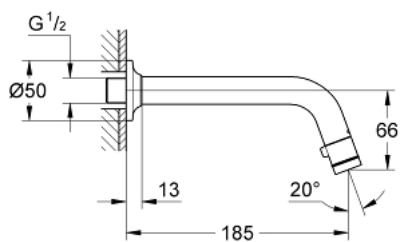

## 20 203 000 UNIVERSAL WALL-MOUNTED TAP 1/2"

### PRODUCT DESCRIPTION

- Colour: chrome
- flow-stop mousseur
- ceramic disk headpart
- connection thread 1/2"
- GROHE LongLife finish
- GROHE EcoJoy - Less water, perfect flow
- maximum flow rate (at 3 bar): 5 l/min
- projection 185 mm

## 20 203 000 UNIVERSAL WALL-MOUNTED TAP 1/2"

**SPARE PARTS**, januar 2010 – now

1: Handle (Spare part-nr. 48041000)

1.1: Mousseur (Spare part-nr. 13998000)

2: Headpart (Spare part-nr. 48042000)