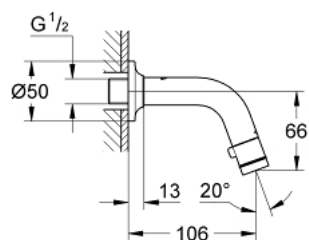

20 205 000 UNIVERSAL WALL-MOUNTED TAP 1/2"

PRODUCT DESCRIPTION

- Colour: chrome
- flow-stop mousseur
- ceramic disk headpart
- connection thread 1/2"
- GROHE LongLife finish
- GROHE EcoJoy - Less water, perfect flow
- maximum flow rate (at 3 bar): 5 l/min
- projection 106 mm

20 205 000 UNIVERSAL WALL-MOUNTED TAP 1/2"

SPARE PARTS, januar 2010 – now

1: Handle (Spare part-nr. 48041000)

1.1: Mousseur (Spare part-nr. 13998000)

2: Headpart (Spare part-nr. 48042000)