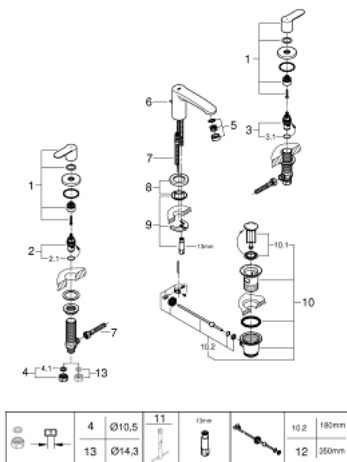

## 20 208 002 EUROSTYLE COSMOPOLITAN THREE-HOLE BASIN MIXER S-SIZE

### PRODUCT DESCRIPTION

- Colour: chrome
- metal lever
- ceramic headparts  $1/2"$ ,  $90^\circ$
- GROHE LongLife finish
- GROHE FastFixation installation system with centering support
- spout with mousseur
- pop-up waste set  $1 \frac{1}{4}"$
- pressure-proof, flexible connection hoses
- pressure-proof, flexible connection hoses between middle-body and side valves
- union nut with 10.5 mm drilling

### SPARE PARTS, november 2021 – now

- 1: Handle pair (Spare part-nr. 48309000)
- 2: Ceramic headpart 1/2" (Spare part-nr. 45882000)
- 2.1: O-ring Ø 18.2 x Ø 1.7 (Spare part-nr. 0392400M)
- 3: Ceramic headpart 1/2" (Spare part-nr. 45883000)
- 3.1: O-ring Ø 18.2 x Ø 1.7 (Spare part-nr. 0392400M)
- 4: Coupling nut 1/2" (Spare part-nr. 1290100M)
- 4.1: Fibre seal Ø 18,5 x Ø 12 x 2 (Spare part-nr. 0138900M)
- 5: Mousseur (Spare part-nr. 13929000)
- 6: Pop-up rod (Spare part-nr. 46739000)
- 7: Connection hose (Spare part-nr. 46255000)
- 8: Base plate (Spare part-nr. 48165000)
- 9: Shank mounting kit (Spare part-nr. 46671000)
- 10: Waste set 1 1/4" (Spare part-nr. 28910000)
- 10.1: Plug (Spare part-nr. 07182000)
- 10.2: Eccentric rod (Spare part-nr. 07052000)
- 11: Mounting wrench (Spare part-nr. 19017000)\*
- 12: Eccentric rod (Spare part-nr. 07341000)\*
- 13: Coupling nut 1/2" x 14.5 mm (Spare part-nr. 1290200M)\*