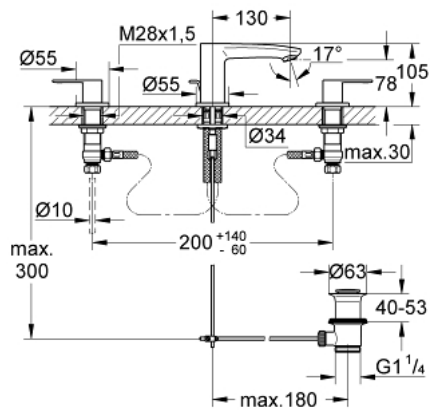

## 20 208 002 EUROSTYLE COSMOPOLITAN THREE-HOLE BASIN MIXER S-SIZE

### PRODUCT DESCRIPTION

- Colour: chrome
- metal lever
- ceramic headparts  $1/2"$ ,  $90^\circ$
- GROHE LongLife finish
- GROHE FastFixation installation system with centering support
- spout with mousseur
- pop-up waste set  $1 \frac{1}{4}"$
- pressure-proof, flexible connection hoses
- pressure-proof, flexible connection hoses between middle-body and side valves
- union nut with 10.5 mm drilling

### SPARE PARTS, november 2021 – now

- 1: Handle pair (Spare part-nr. 48309000)
- 2: Ceramic headpart 1/2" (Spare part-nr. 45882000)
- 2.1: O-ring Ø 18.2 x Ø 1.7 (Spare part-nr. 0392400M)
- 3: Ceramic headpart 1/2" (Spare part-nr. 45883000)
- 3.1: O-ring Ø 18.2 x Ø 1.7 (Spare part-nr. 0392400M)
- 4: Coupling nut 1/2" (Spare part-nr. 1290100M)
- 4.1: Fibre seal Ø 18,5 x Ø 12 x 2 (Spare part-nr. 0138900M)
- 5: Mousseur (Spare part-nr. 13929000)
- 6: Pop-up rod (Spare part-nr. 46739000)
- 7: Connection hose (Spare part-nr. 46255000)
- 8: Base plate (Spare part-nr. 48165000)
- 9: Shank mounting kit (Spare part-nr. 46671000)
- 10: Waste set 1 1/4" (Spare part-nr. 28910000)
- 10.1: Plug (Spare part-nr. 07182000)
- 10.2: Eccentric rod (Spare part-nr. 07052000)
- 11: Mounting wrench (Spare part-nr. 19017000)\*
- 12: Eccentric rod (Spare part-nr. 07341000)\*
- 13: Coupling nut 1/2" x 14.5 mm (Spare part-nr. 1290200M)\*