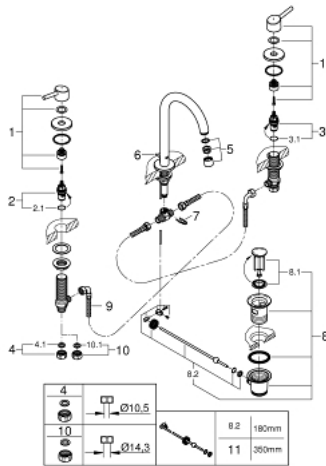

20 216 001 **CONCETTO THREE-HOLE BASIN MIXER 1/2"**  
**L-SIZE**

**PRODUCT DESCRIPTION**

- Colour: chrome
- ceramic headpart 1/2", 90°
- GROHE LongLife finish
- GROHE FastFixation installation system with centering support
- spout with mousseur
- pop-up waste set 1 1/4"
- pressure-proof, flexible connection hoses between middle-body and side valves
- union nut with 10.5 mm drilling

20 216 001 **CONCETTO THREE-HOLE BASIN MIXER 1/2"**  
**L-SIZE**

**SPARE PARTS**, februar 2019 – now

- 1: Handle pair (Spare part-nr. 48310000)
  - 2: Ceramic headpart 1/2" (Spare part-nr. 45882000)
  - 2.1: O-ring Ø 18.2 x Ø 1.7 (Spare part-nr. 0392400M)
  - 3: Ceramic headpart 1/2" (Spare part-nr. 45883000)
  - 3.1: O-ring Ø 18.2 x Ø 1.7 (Spare part-nr. 0392400M)
  - 4: Coupling nut 1/2" (Spare part-nr. 1290100M)
  - 4.1: Fibre seal Ø 18,5 x Ø 12 x 2 (Spare part-nr. 0138900M)
  - 5: Mousseur (Spare part-nr. 06574000)
  - 6: Pop-up rod (Spare part-nr. 65196000)
  - 7: Fixing clamp (Spare part-nr. 6554100M)
  - 8: Waste set 1 1/4" (Spare part-nr. 28910000)
  - 8.1: Plug (Spare part-nr. 07182000)
  - 8.2: Eccentric rod (Spare part-nr. 07052000)
  - 9: Flexible connection hose (Spare part-nr. 45704000)
  - 10: Coupling nut 1/2" x 14.5 mm (Spare part-nr. 1290200M)\*
  - 11: Eccentric rod (Spare part-nr. 07341000)\*
- \* Optional accessories