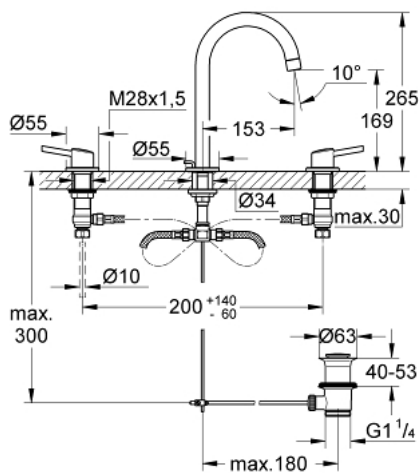

20 216 001 **CONCETTO THREE-HOLE BASIN MIXER 1/2"**  
**L-SIZE**

**PRODUCT DESCRIPTION**

- Colour: chrome
- ceramic headpart 1/2", 90°
- GROHE LongLife finish
- GROHE FastFixation installation system with centering support
- spout with mousseur
- pop-up waste set 1 1/4"
- pressure-proof, flexible connection hoses between middle-body and side valves
- union nut with 10.5 mm drilling

20 216 001 **CONCETTO THREE-HOLE BASIN MIXER 1/2"**  
**L-SIZE**

**SPARE PARTS**, februar 2019 – now

- 1: Handle pair (Spare part-nr. 48310000)
  - 2: Ceramic headpart 1/2" (Spare part-nr. 45882000)
  - 2.1: O-ring Ø 18.2 x Ø 1.7 (Spare part-nr. 0392400M)
  - 3: Ceramic headpart 1/2" (Spare part-nr. 45883000)
  - 3.1: O-ring Ø 18.2 x Ø 1.7 (Spare part-nr. 0392400M)
  - 4: Coupling nut 1/2" (Spare part-nr. 1290100M)
  - 4.1: Fibre seal Ø 18,5 x Ø 12 x 2 (Spare part-nr. 0138900M)
  - 5: Mousseur (Spare part-nr. 06574000)
  - 6: Pop-up rod (Spare part-nr. 65196000)
  - 7: Fixing clamp (Spare part-nr. 6554100M)
  - 8: Waste set 1 1/4" (Spare part-nr. 28910000)
  - 8.1: Plug (Spare part-nr. 07182000)
  - 8.2: Eccentric rod (Spare part-nr. 07052000)
  - 9: Flexible connection hose (Spare part-nr. 45704000)
  - 10: Coupling nut 1/2" x 14.5 mm (Spare part-nr. 1290200M)\*
  - 11: Eccentric rod (Spare part-nr. 07341000)\*
- \* Optional accessories