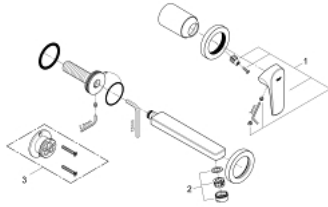

20 287 000 BAUFLOW TWO-HOLE BASIN MIXER

PRODUCT DESCRIPTION

- Colour: chrome
- wall mounted
- consisting of:
 - set for final installation
 - concealed body
 - metal lever
- GROHE SmoothControl 35 mm ceramic cartridge
- GROHE LongLife finish
- mousseur
- center distance 110 mm
- projection 166 mm

20 287 000 BAUFLOW TWO-HOLE BASIN MIXER

SPARE PARTS, junij 2010 – now

1: lever (Spare part-nr. 46774000)

2: Mousseur (Spare part-nr. 13929000)

3: Extension (Spare part-nr. 46627000)*

* Optional accessories