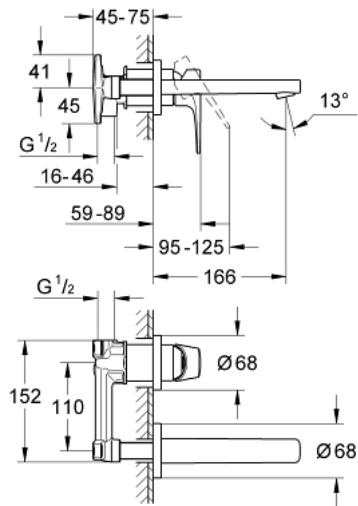

20 287 000 BAUFLOW TWO-HOLE BASIN MIXER

PRODUCT DESCRIPTION

- Colour: chrome
- wall mounted
- consisting of:
 - set for final installation
 - concealed body
 - metal lever
- GROHE SmoothControl 35 mm ceramic cartridge
- GROHE LongLife finish
- mousseur
- center distance 110 mm
- projection 166 mm

20 287 000 BAUFLOW TWO-HOLE BASIN MIXER

SPARE PARTS, junij 2010 – now

1: lever (Spare part-nr. 46774000)

2: Mousseur (Spare part-nr. 13929000)

3: Extension (Spare part-nr. 46627000)*

* Optional accessories