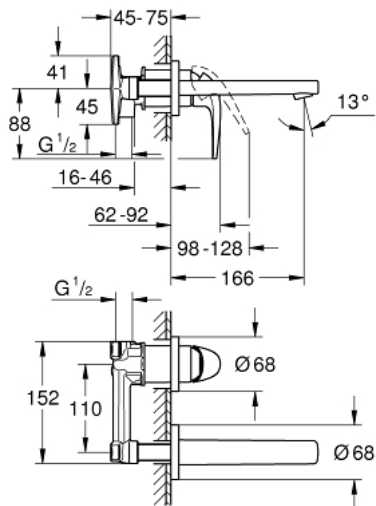

20 288 000 GROHE BAUCURVE TWO-HOLE BASIN MIXER

PRODUCT DESCRIPTION

- Colour: chrome
- wall mounted
- consisting of:
 - set for final installation and concealed body
 - metal lever
 - GROHE SmoothControl 35 mm ceramic cartridge
 - GROHE LongLife finish
 - mousseur
- center distance 110 mm
- projection 166 mm

20 288 000 **GROHE BAUCURVE TWO-HOLE BASIN MIXER**

SPARE PARTS, junij 2010 – now

1: lever (Spare part-nr. 46776000)

2: Mousseur (Spare part-nr. 13929000)

3: Extension (Spare part-nr. 46627000)*

* Optional accessories