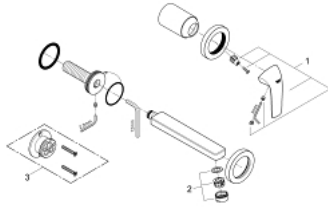

20 288 000 GROHE BAUCURVE TWO-HOLE BASIN MIXER

PRODUCT DESCRIPTION

- Colour: chrome
- wall mounted
- consisting of:
 - set for final installation and concealed body
 - metal lever
 - GROHE SmoothControl 35 mm ceramic cartridge
 - GROHE LongLife finish
 - mousseur
- center distance 110 mm
- projection 166 mm

20 288 000 **GROHE BAUCURVE TWO-HOLE BASIN MIXER**

SPARE PARTS, junij 2010 – now

1: lever (Spare part-nr. 46776000)

2: Mousseur (Spare part-nr. 13929000)

3: Extension (Spare part-nr. 46627000)*

* Optional accessories