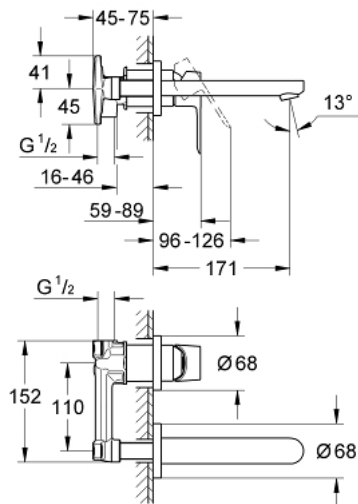

20 289 000 BAULoop TWO-HOLE BASIN MIXER

PRODUCT DESCRIPTION

- Colour: chrome
- wall mounted
- consisting of:
 - set for final installation and concealed body
 - metal lever
 - GROHE SmoothControl 35 mm ceramic cartridge
 - GROHE LongLife finish
 - mousseur
- center distance 110 mm
- projection 171 mm

20 289 000 BAULoop TWO-HOLE BASIN MIXER

SPARE PARTS, junij 2010 – now

1: Lever (Spare part-nr. 46778000)

2: Mousseur (Spare part-nr. 13929000)

3: Extension (Spare part-nr. 46627000)*

* Optional accessories