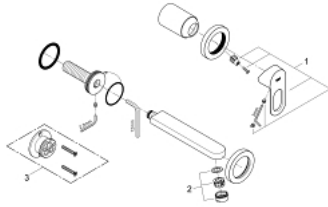

20 289 000 BAULoop TWO-HOLE BASIN MIXER

PRODUCT DESCRIPTION

- Colour: chrome
- wall mounted
- consisting of:
 - set for final installation and concealed body
 - metal lever
 - GROHE SmoothControl 35 mm ceramic cartridge
 - GROHE LongLife finish
 - mousseur
- center distance 110 mm
- projection 171 mm

20 289 000 BAULoop TWO-HOLE BASIN MIXER

SPARE PARTS, junij 2010 – now

1: Lever (Spare part-nr. 46778000)

2: Mousseur (Spare part-nr. 13929000)

3: Extension (Spare part-nr. 46627000)*

* Optional accessories