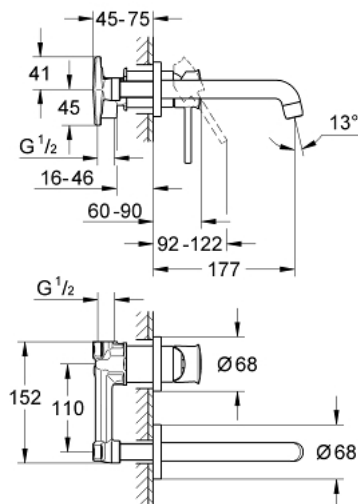

20 292 000 GROHE BAUCLASSIC TWO-HOLE BASIN MIXER

PRODUCT DESCRIPTION

- Colour: chrome
- wall mounted
- consisting of:
 - set for final installation and concealed body
 - metal lever
 - GROHE SmoothControl 35 mm ceramic cartridge
 - GROHE LongLife finish
 - mousseur
- center distance 110 mm
- projection 177 mm

20 292 000 **GROHE BAUCLASSIC TWO-HOLE BASIN MIXER**

SPARE PARTS, junij 2010 – now

1: lever (Spare part-nr. 46813000)

2: Mousseur (Spare part-nr. 13928000)

3: Extension (Spare part-nr. 46627000)*

* Optional accessories