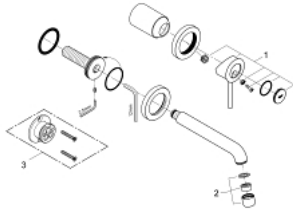

20 292 000 GROHE BAUCLASSIC TWO-HOLE BASIN MIXER

PRODUCT DESCRIPTION

- Colour: chrome
- wall mounted
- consisting of:
 - set for final installation and concealed body
 - metal lever
 - GROHE SmoothControl 35 mm ceramic cartridge
 - GROHE LongLife finish
 - mousseur
- center distance 110 mm
- projection 177 mm

20 292 000 **GROHE BAUCLASSIC TWO-HOLE BASIN MIXER**

SPARE PARTS, junij 2010 – now

1: lever (Spare part-nr. 46813000)

2: Mousseur (Spare part-nr. 13928000)

3: Extension (Spare part-nr. 46627000)*

* Optional accessories