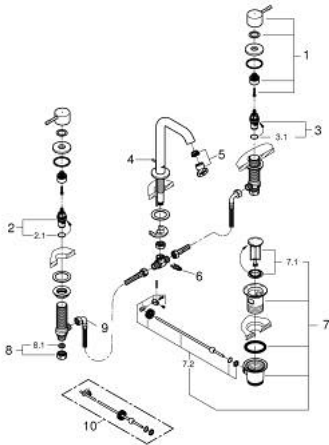

20 296 001 **ESSENCE THREE-HOLE BASIN MIXER 1/2"**
M-SIZE

SPARE PARTS, april 2024 – now

- 1: Handle pair (Spare part-nr. 48330000)
- 2: Ceramic headpart 1/2" (Spare part-nr. 45882000)
- 2.1: O-ring Ø 18.2 x Ø 1.7 (Spare part-nr. 0392400M)
- 3: Ceramic headpart 1/2" (Spare part-nr. 45883000)
- 3.1: O-ring Ø 18.2 x Ø 1.7 (Spare part-nr. 0392400M)
- 4: Pop-up rod (Spare part-nr. 65196000)
- 5: Mousseur (Spare part-nr. 48270000)
- 6: Fixing clamp (Spare part-nr. 6554100M)
- 7: Waste set 1 1/4" (Spare part-nr. 28910000)
- 7.1: Plug (Spare part-nr. 07182000)
- 7.2: Eccentric rod (Spare part-nr. 07052000)
- 8: Coupling nut 1/2" (Spare part-nr. 1290100M)
- 8.1: Fibre seal Ø 18,5 x Ø 12 x 2 (Spare part-nr. 0138900M)
- 9: Flexible connection hose (Spare part-nr. 45704000)
- 10: Eccentric rod (Spare part-nr. 07341000)*