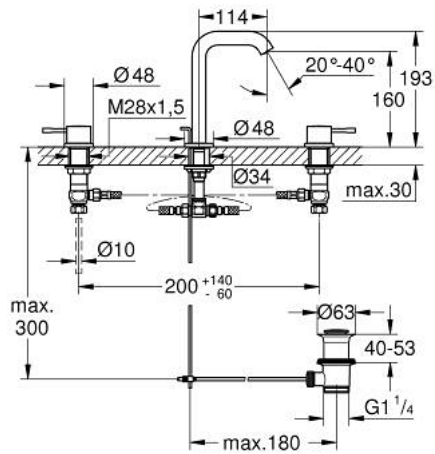

20 296 001 **ESSENCE THREE-HOLE BASIN MIXER 1/2"**
M-SIZE

PRODUCT DESCRIPTION

- Colour: chrome
- metal lever
- ceramic headparts 1/2", 90°
- GROHE LongLife finish
- AquaCalibrator
- maximum flow rate (at 3 bar): 5 l/min
- GROHE AquaGuide adjustable mousseur
- pop-up waste set 1 1/4"
- pressure-proof flexible connection hoses between spout and side valves
- min. recommended pressure 1.0 bar
- union nut 1/2" x 10.5 mm

20 296 001 **ESSENCE THREE-HOLE BASIN MIXER 1/2"**
M-SIZE

SPARE PARTS, april 2024 – now

- 1: Handle pair (Spare part-nr. 48330000)
- 2: Ceramic headpart 1/2" (Spare part-nr. 45882000)
- 2.1: O-ring Ø 18.2 x Ø 1.7 (Spare part-nr. 0392400M)
- 3: Ceramic headpart 1/2" (Spare part-nr. 45883000)
- 3.1: O-ring Ø 18.2 x Ø 1.7 (Spare part-nr. 0392400M)
- 4: Pop-up rod (Spare part-nr. 65196000)
- 5: Mousseur (Spare part-nr. 48270000)
- 6: Fixing clamp (Spare part-nr. 6554100M)
- 7: Waste set 1 1/4" (Spare part-nr. 28910000)
- 7.1: Plug (Spare part-nr. 07182000)
- 7.2: Eccentric rod (Spare part-nr. 07052000)
- 8: Coupling nut 1/2" (Spare part-nr. 1290100M)
- 8.1: Fibre seal Ø 18,5 x Ø 12 x 2 (Spare part-nr. 0138900M)
- 9: Flexible connection hose (Spare part-nr. 45704000)
- 10: Eccentric rod (Spare part-nr. 07341000)*