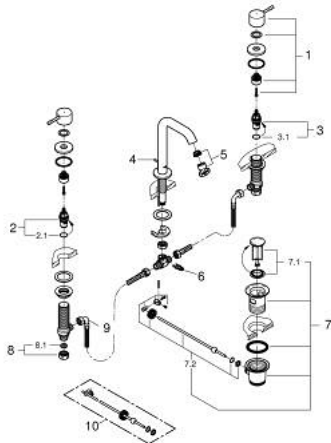

## 20 296 DA1 ESSENCE THREE-HOLE BASIN MIXER 1/2" M-SIZE

### PRODUCT DESCRIPTION

- Colour: warm sunset
- metal lever
- ceramic headparts 1/2", 90°
- GROHE LongLife finish
- GROHE EcoJoy - Less water, perfect flow
- maximum flow rate (at 3 bar): 5.7 l/min
- GROHE AquaGuide adjustable mousseur
- pop-up waste set 1 1/4"
- pressure-proof flexible connection hoses between spout and side valves
- min. recommended pressure 1.0 bar
- union nut 1/2" x 10.5 mm

### SPARE PARTS, august 2023 – now

- 1: Essence pair of handles (Spare part-nr. 48330DA0)
- 2: Ceramic headpart 1/2" (Spare part-nr. 45882000)
- 2.1: O-ring Ø 18.2 x Ø 1.7 (Spare part-nr. 0392400M)
- 3: Ceramic headpart 1/2" (Spare part-nr. 45883000)
- 3.1: O-ring Ø 18.2 x Ø 1.7 (Spare part-nr. 0392400M)
- 4: Pop-up rod (Spare part-nr. 65196DA0)
- 5: Mousseur (Spare part-nr. 48270000)
- 6: Fixing clamp (Spare part-nr. 6554100M)
- 7: Waste set 1 1/4" (Spare part-nr. 28910DA0)
- 7.1: Plug (Spare part-nr. 07182DA0)
- 7.2: Eccentric rod (Spare part-nr. 07052000)
- 8: Coupling nut 1/2" (Spare part-nr. 1290100M)
- 8.1: Fibre seal Ø 18,5 x Ø 12 x 2 (Spare part-nr. 0138900M)
- 9: Flexible connection hose (Spare part-nr. 45704000)
- 10: Eccentric rod (Spare part-nr. 07341000)\*