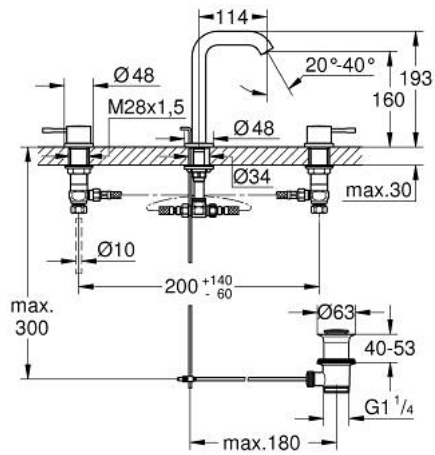

## 20 296 DA1 ESSENCE THREE-HOLE BASIN MIXER 1/2" M-SIZE

### PRODUCT DESCRIPTION

- Colour: warm sunset
- metal lever
- ceramic headparts 1/2", 90°
- GROHE LongLife finish
- GROHE EcoJoy - Less water, perfect flow
- maximum flow rate (at 3 bar): 5.7 l/min
- GROHE AquaGuide adjustable mousseur
- pop-up waste set 1 1/4"
- pressure-proof flexible connection hoses between spout and side valves
- min. recommended pressure 1.0 bar
- union nut 1/2" x 10.5 mm

### SPARE PARTS, august 2023 – now

- 1: Essence pair of handles (Spare part-nr. 48330DA0)
- 2: Ceramic headpart 1/2" (Spare part-nr. 45882000)
- 2.1: O-ring Ø 18.2 x Ø 1.7 (Spare part-nr. 0392400M)
- 3: Ceramic headpart 1/2" (Spare part-nr. 45883000)
- 3.1: O-ring Ø 18.2 x Ø 1.7 (Spare part-nr. 0392400M)
- 4: Pop-up rod (Spare part-nr. 65196DA0)
- 5: Mousseur (Spare part-nr. 48270000)
- 6: Fixing clamp (Spare part-nr. 6554100M)
- 7: Waste set 1 1/4" (Spare part-nr. 28910DA0)
- 7.1: Plug (Spare part-nr. 07182DA0)
- 7.2: Eccentric rod (Spare part-nr. 07052000)
- 8: Coupling nut 1/2" (Spare part-nr. 1290100M)
- 8.1: Fibre seal Ø 18,5 x Ø 12 x 2 (Spare part-nr. 0138900M)
- 9: Flexible connection hose (Spare part-nr. 45704000)
- 10: Eccentric rod (Spare part-nr. 07341000)\*