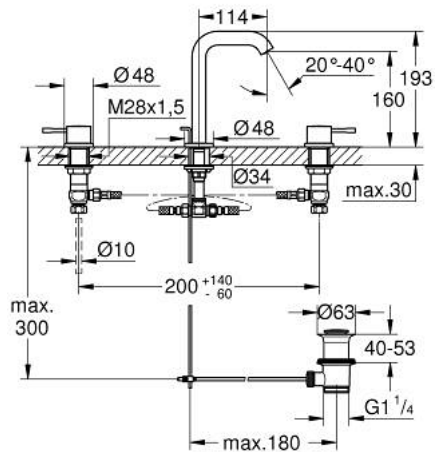

20 296 DC1 ESSENCE THREE-HOLE BASIN MIXER 1/2" M-SIZE

PRODUCT DESCRIPTION

- Colour: supersteel
- metal lever
- ceramic headparts 1/2", 90°
- GROHE LongLife finish
- GROHE EcoJoy - Less water, perfect flow
- maximum flow rate (at 3 bar): 5.7 l/min
- GROHE AquaGuide adjustable mousseur
- pop-up waste set 1 1/4"
- pressure-proof flexible connection hoses between spout and side valves
- min. recommended pressure 1.0 bar
- union nut 1/2" x 10.5 mm

20 296 DC1 ESSENCE THREE-HOLE BASIN MIXER 1/2" M-SIZE

SPARE PARTS, august 2023 – now

- 1: Essence pair of handles (Spare part-nr. 48330DC0)
- 2: Ceramic headpart 1/2" (Spare part-nr. 45882000)
- 2.1: O-ring Ø 18.2 x Ø 1.7 (Spare part-nr. 0392400M)
- 3: Ceramic headpart 1/2" (Spare part-nr. 45883000)
- 3.1: O-ring Ø 18.2 x Ø 1.7 (Spare part-nr. 0392400M)
- 4: Pop-up rod (Spare part-nr. 65196DC0)
- 5: Mousseur (Spare part-nr. 48270000)
- 6: Fixing clamp (Spare part-nr. 6554100M)
- 7: Waste set 1 1/4" (Spare part-nr. 28910DC0)
- 7.1: Plug (Spare part-nr. 07182DC0)
- 7.2: Eccentric rod (Spare part-nr. 07052000)
- 8: Coupling nut 1/2" (Spare part-nr. 1290100M)
- 8.1: Fibre seal Ø 18,5 x Ø 12 x 2 (Spare part-nr. 0138900M)
- 9: Flexible connection hose (Spare part-nr. 45704000)
- 10: Eccentric rod (Spare part-nr. 07341000)*