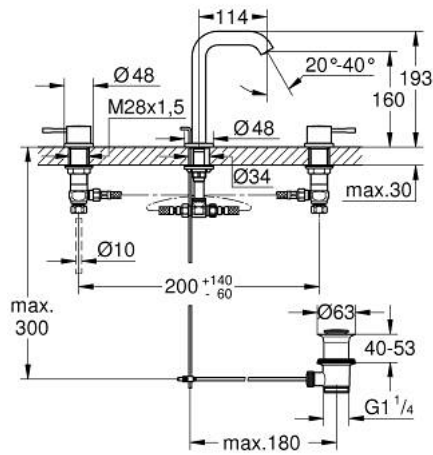

20 296 DL1 ESSENCE THREE-HOLE BASIN MIXER 1/2" M-SIZE

PRODUCT DESCRIPTION

- Colour: brushed warm sunset
- metal lever
- ceramic headparts 1/2", 90°
- GROHE LongLife finish
- GROHE EcoJoy - Less water, perfect flow
- maximum flow rate (at 3 bar): 5.7 l/min
- GROHE AquaGuide adjustable mousseur
- pop-up waste set 1 1/4"
- pressure-proof flexible connection hoses between spout and side valves
- min. recommended pressure 1.0 bar
- union nut 1/2" x 10.5 mm

20 296 DL1 **ESSENCE THREE-HOLE BASIN MIXER 1/2"**
M-SIZE

SPARE PARTS, august 2023 – now

- 1: Essence pair of handles (Spare part-nr. 48330DL0)
- 2: Ceramic headpart 1/2" (Spare part-nr. 45882000)
- 2.1: O-ring Ø 18.2 x Ø 1.7 (Spare part-nr. 0392400M)
- 3: Ceramic headpart 1/2" (Spare part-nr. 45883000)
- 3.1: O-ring Ø 18.2 x Ø 1.7 (Spare part-nr. 0392400M)
- 4: Pop-up rod (Spare part-nr. 65196DL0)
- 5: Mousseur (Spare part-nr. 48270000)
- 6: Fixing clamp (Spare part-nr. 6554100M)
- 7: Waste set 1 1/4" (Spare part-nr. 28910DL0)
- 7.1: Plug (Spare part-nr. 07182DL0)
- 7.2: Eccentric rod (Spare part-nr. 07052000)
- 8: Coupling nut 1/2" (Spare part-nr. 1290100M)
- 8.1: Fibre seal Ø 18,5 x Ø 12 x 2 (Spare part-nr. 0138900M)
- 9: Flexible connection hose (Spare part-nr. 45704000)
- 10: Eccentric rod (Spare part-nr. 07341000)*