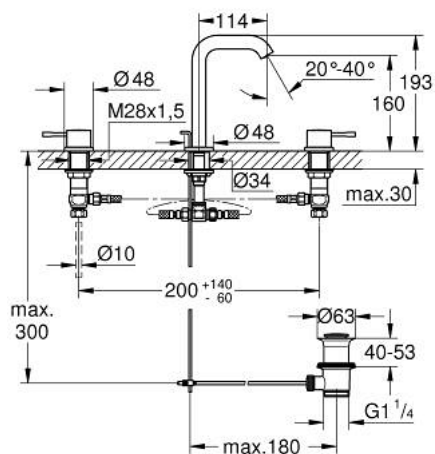

20 296 GL1 ESSENCE THREE-HOLE BASIN MIXER 1/2" M-SIZE

PRODUCT DESCRIPTION

- Colour: cool sunrise
- metal lever
- ceramic headparts 1/2", 90°
- GROHE LongLife finish
- GROHE EcoJoy - Less water, perfect flow
- maximum flow rate (at 3 bar): 5.7 l/min
- GROHE AquaGuide adjustable mousseur
- pop-up waste set 1 1/4"
- pressure-proof flexible connection hoses between spout and side valves
- min. recommended pressure 1.0 bar
- union nut 1/2" x 10.5 mm

20 296 GL1 ESSENCE THREE-HOLE BASIN MIXER 1/2" M-SIZE

SPARE PARTS, august 2023 – now

- 1: Essence pair of handles (Spare part-nr. 48330GL0)
- 2: Ceramic headpart 1/2" (Spare part-nr. 45882000)
- 2.1: O-ring Ø 18.2 x Ø 1.7 (Spare part-nr. 0392400M)
- 3: Ceramic headpart 1/2" (Spare part-nr. 45883000)
- 3.1: O-ring Ø 18.2 x Ø 1.7 (Spare part-nr. 0392400M)
- 4: Pop-up rod (Spare part-nr. 65196GL0)
- 5: Mousseur (Spare part-nr. 48270000)
- 6: Fixing clamp (Spare part-nr. 6554100M)
- 7: Waste set 1 1/4" (Spare part-nr. 28910GL0)
- 7.1: Plug (Spare part-nr. 07182GL0)
- 7.2: Eccentric rod (Spare part-nr. 07052000)
- 8: Coupling nut 1/2" (Spare part-nr. 1290100M)
- 8.1: Fibre seal Ø 18,5 x Ø 12 x 2 (Spare part-nr. 0138900M)
- 9: Flexible connection hose (Spare part-nr. 45704000)
- 10: Eccentric rod (Spare part-nr. 07341000)*