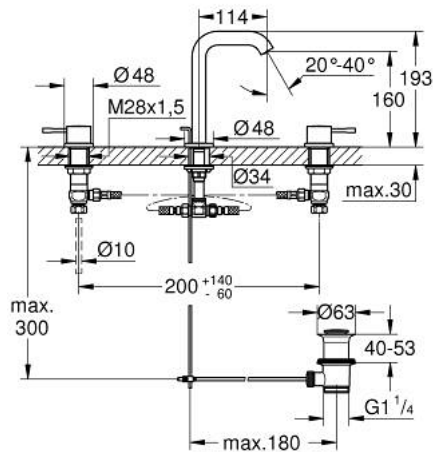

20 296 GN1 ESSENCE THREE-HOLE BASIN MIXER 1/2" M-SIZE

PRODUCT DESCRIPTION

- Colour: brushed cool sunrise
- metal lever
- ceramic headparts 1/2", 90°
- GROHE LongLife finish
- GROHE EcoJoy - Less water, perfect flow
- maximum flow rate (at 3 bar): 5.7 l/min
- GROHE AquaGuide adjustable mousseur
- pop-up waste set 1 1/4"
- pressure-proof flexible connection hoses between spout and side valves
- min. recommended pressure 1.0 bar
- union nut 1/2" x 10.5 mm

20 296 GN1 ESSENCE THREE-HOLE BASIN MIXER 1/2" M-SIZE

SPARE PARTS, august 2023 – now

- 1: Essence New pair of handles blue/red US (Spare part-nr. 48330GN0)
- 2: Ceramic headpart 1/2" (Spare part-nr. 45882000)
- 2.1: O-ring Ø 18.2 x Ø 1.7 (Spare part-nr. 0392400M)
- 3: Ceramic headpart 1/2" (Spare part-nr. 45883000)
- 3.1: O-ring Ø 18.2 x Ø 1.7 (Spare part-nr. 0392400M)
- 4: Pop-up rod (Spare part-nr. 65196GN0)
- 5: Mousseur (Spare part-nr. 48270000)
- 6: Fixing clamp (Spare part-nr. 6554100M)
- 7: Waste set 1 1/4" (Spare part-nr. 28910GN0)
- 7.1: Plug (Spare part-nr. 07182GN0)
- 7.2: Eccentric rod (Spare part-nr. 07052000)
- 8: Coupling nut 1/2" (Spare part-nr. 1290100M)
- 8.1: Fibre seal Ø 18,5 x Ø 12 x 2 (Spare part-nr. 0138900M)
- 9: Flexible connection hose (Spare part-nr. 45704000)
- 10: Eccentric rod (Spare part-nr. 07341000)*