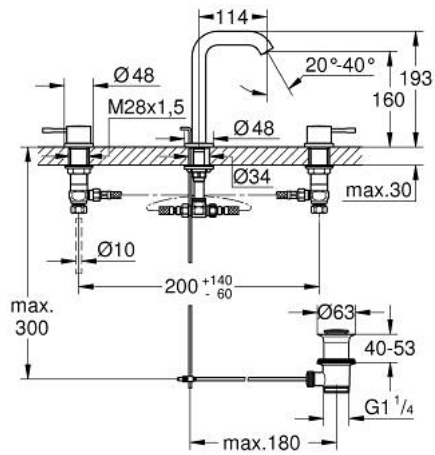

20 296 GN1 ESSENCE THREE-HOLE BASIN MIXER 1/2" M-SIZE

PRODUCT DESCRIPTION

- Colour: brushed cool sunrise
- metal lever
- ceramic headparts 1/2", 90°
- GROHE LongLife finish
- GROHE EcoJoy - Less water, perfect flow
- GROHE EcoJoy mousseur 5.7 l/min
- GROHE AquaGuide adjustable mousseur
- pop-up waste set 1 1/4"
- pressure-proof flexible connection hoses between spout and side valves
- min. recommended pressure 1.0 bar
- union nut 1/2" x 10.5 mm

20 296 GN1 ESSENCE THREE-HOLE BASIN MIXER 1/2" M-SIZE

SPARE PARTS, august 2023 – now

- 1: Essence New pair of handles blue/red US (Spare part-nr. 48330GN0)
- 2: Ceramic headpart 1/2" (Spare part-nr. 45882000)
- 2.1: O-ring Ø 18.2 x Ø 1.7 (Spare part-nr. 0392400M)
- 3: Ceramic headpart 1/2" (Spare part-nr. 45883000)
- 3.1: O-ring Ø 18.2 x Ø 1.7 (Spare part-nr. 0392400M)
- 4: Pop-up rod (Spare part-nr. 65196GN0)
- 5: Mousseur (Spare part-nr. 48270000)
- 6: Fixing clamp (Spare part-nr. 6554100M)
- 7: Waste set 1 1/4" (Spare part-nr. 28910GN0)
- 7.1: Plug (Spare part-nr. 07182GN0)
- 7.2: Eccentric rod (Spare part-nr. 07052000)
- 8: Coupling nut 1/2" (Spare part-nr. 1290100M)
- 8.1: Fibre seal Ø 18,5 x Ø 12 x 2 (Spare part-nr. 0138900M)
- 9: Flexible connection hose (Spare part-nr. 45704000)
- 10: Eccentric rod (Spare part-nr. 07341000)*