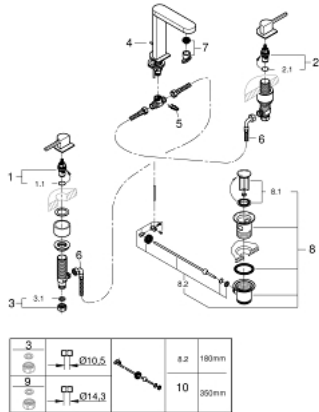

20 301 003 **GROHE PLUS THREE-HOLE BASIN MIXER 1/2"**
M-SIZE

SPARE PARTS, august 2018 – now

- 1: Ceramic headpart 1/2" (Spare part-nr. 45882000)
 - 1.1: O-ring Ø 18.2 x Ø 1.7 (Spare part-nr. 0392400M)
 - 2: Ceramic headpart 1/2" (Spare part-nr. 45883000)
 - 2.1: O-ring Ø 18.2 x Ø 1.7 (Spare part-nr. 0392400M)
 - 3: Coupling nut 1/2" (Spare part-nr. 1290100M)
 - 3.1: Fibre seal Ø 18,5 x Ø 12 x 2 (Spare part-nr. 0138900M)
 - 4: Pop-up rod (Spare part-nr. 65196000)
 - 5: Fixing clamp (Spare part-nr. 6554100M)
 - 6: Flexible connection hose (Spare part-nr. 45704000)
 - 7: Mousseur (Spare part-nr. 48493000)
 - 8: Waste set 1 1/4" (Spare part-nr. 28910000)
 - 8.1: Plug (Spare part-nr. 07182000)
 - 8.2: Eccentric rod (Spare part-nr. 07052000)
 - 9: Coupling nut 1/2" x 14.5 mm (Spare part-nr. 1290200M)*
 - 10: Eccentric rod (Spare part-nr. 07341000)*
- * Optional accessories