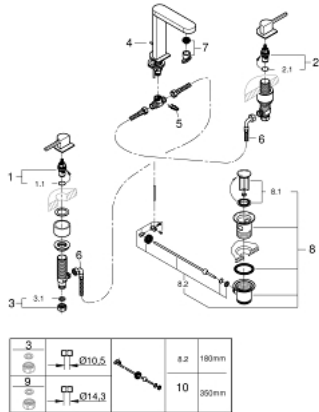

20 301 003 GROHE PLUS THREE-HOLE BASIN MIXER 1/2" M-SIZE

SPARE PARTS, august 2018 – now

- 1: Ceramic headpart 1/2" (Spare part-nr. 45882000)
 - 1.1: O-ring $\varnothing 18.2 \times \varnothing 1.7$ (Spare part-nr. 0392400M)
 - 2: Ceramic headpart 1/2" (Spare part-nr. 45883000)
 - 2.1: O-ring $\varnothing 18.2 \times \varnothing 1.7$ (Spare part-nr. 0392400M)
 - 3: Coupling nut 1/2" (Spare part-nr. 1290100M)
 - 3.1: Fibre seal $\varnothing 18,5 \times \varnothing 12 \times 2$ (Spare part-nr. 0138900M)
 - 4: Pop-up rod (Spare part-nr. 65196000)
 - 5: Fixing clamp (Spare part-nr. 6554100M)
 - 6: Flexible connection hose (Spare part-nr. 45704000)
 - 7: Mousseur (Spare part-nr. 48493000)
 - 8: Waste set 1 1/4" (Spare part-nr. 28910000)
 - 8.1: Plug (Spare part-nr. 07182000)
 - 8.2: Eccentric rod (Spare part-nr. 07052000)
 - 9: Coupling nut 1/2" x 14.5 mm (Spare part-nr. 1290200M)*
 - 10: Eccentric rod (Spare part-nr. 07341000)*
- * Optional accessories