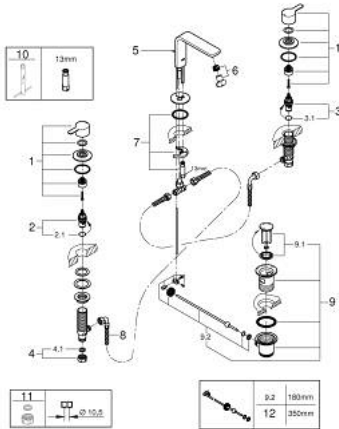

## 20 304 001 LINEARE THREE-HOLE BASIN MIXER 1/2" M-SIZE

### PRODUCT DESCRIPTION

- Colour: chrome
- metal lever
- ceramic headparts 1/2", 90°
- GROHE LongLife finish
- GROHE EcoJoy - Less water, perfect flow
- maximum flow rate (at 3 bar): 5 l/min
- GROHE FastFixation installation system
- pop-up waste set 1 1/4"
- pressure-proof flexible connection hoses between spout and side valves
- min. recommended pressure 1.0 bar
- union nut 1/2" x 10.5 mm

20 304 001 **LINEARE THREE-HOLE BASIN MIXER 1/2"**  
**M-SIZE**

**SPARE PARTS**, julij 2016 – now

- 1: Handle pair (Spare part-nr. 48357000)
- 2: Ceramic headpart 1/2" (Spare part-nr. 45882000)
- 2.1: O-ring Ø 18.2 x Ø 1.7 (Spare part-nr. 0392400M)
- 3: Ceramic headpart 1/2" (Spare part-nr. 45883000)
- 3.1: O-ring Ø 18.2 x Ø 1.7 (Spare part-nr. 0392400M)
- 4: Coupling nut 1/2" x 14.5 mm (Spare part-nr. 1290200M)
- 4.1: Fibre seal Ø 18,5 x Ø 12 x 2 (Spare part-nr. 0138900M)
- 5: Pop-up rod (Spare part-nr. 65196000)
- 6: Mousseur (Spare part-nr. 13994000)
- 7: Shank mounting kit (Spare part-nr. 46671000)
- 8: Flexible connection hose (Spare part-nr. 45704000)
- 9: Waste set 1 1/4" (Spare part-nr. 28910000)
- 9.1: Plug (Spare part-nr. 07182000)
- 9.2: Eccentric rod (Spare part-nr. 07052000)
- 10: Mounting wrench (Spare part-nr. 19017000)\*
- 11: Coupling nut 1/2" (Spare part-nr. 1290100M)\*
- 12: Eccentric rod (Spare part-nr. 07341000)\*