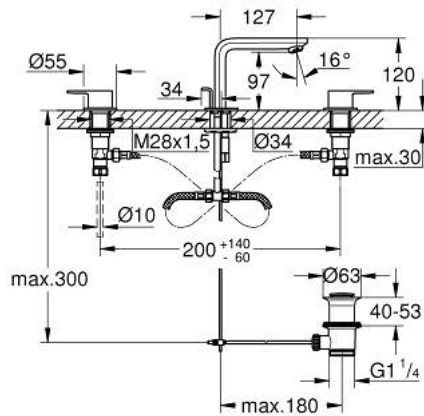

## 20 304 001 LINEARE THREE-HOLE BASIN MIXER 1/2" M-SIZE

### PRODUCT DESCRIPTION

- Colour: chrome
- metal lever
- ceramic headparts 1/2", 90°
- GROHE LongLife finish
- GROHE EcoJoy - Less water, perfect flow
- maximum flow rate (at 3 bar): 5 l/min
- GROHE FastFixation installation system
- pop-up waste set 1 1/4"
- pressure-proof flexible connection hoses between spout and side valves
- min. recommended pressure 1.0 bar
- union nut 1/2" x 10.5 mm

20 304 001 **LINEARE THREE-HOLE BASIN MIXER 1/2"**  
**M-SIZE**

**SPARE PARTS**, julij 2016 – now

- 1: Handle pair (Spare part-nr. 48357000)
- 2: Ceramic headpart 1/2" (Spare part-nr. 45882000)
- 2.1: O-ring Ø 18.2 x Ø 1.7 (Spare part-nr. 0392400M)
- 3: Ceramic headpart 1/2" (Spare part-nr. 45883000)
- 3.1: O-ring Ø 18.2 x Ø 1.7 (Spare part-nr. 0392400M)
- 4: Coupling nut 1/2" x 14.5 mm (Spare part-nr. 1290200M)
- 4.1: Fibre seal Ø 18,5 x Ø 12 x 2 (Spare part-nr. 0138900M)
- 5: Pop-up rod (Spare part-nr. 65196000)
- 6: Mousseur (Spare part-nr. 13994000)
- 7: Shank mounting kit (Spare part-nr. 46671000)
- 8: Flexible connection hose (Spare part-nr. 45704000)
- 9: Waste set 1 1/4" (Spare part-nr. 28910000)
- 9.1: Plug (Spare part-nr. 07182000)
- 9.2: Eccentric rod (Spare part-nr. 07052000)
- 10: Mounting wrench (Spare part-nr. 19017000)\*
- 11: Coupling nut 1/2" (Spare part-nr. 1290100M)\*
- 12: Eccentric rod (Spare part-nr. 07341000)\*