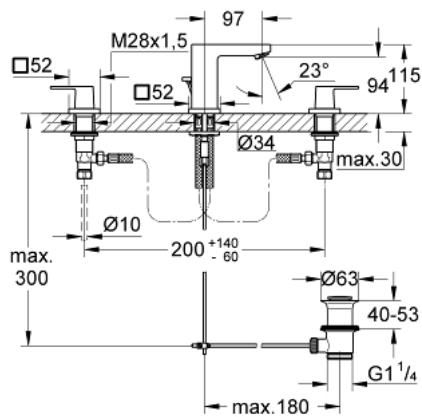

20 351 000 EUROCUBE THREE-HOLE BASIN MIXER 1/2" S-SIZE

PRODUCT DESCRIPTION

- Colour: chrome
- metal lever
- ceramic headparts 1/2", 90°
- GROHE LongLife finish
- GROHE FastFixation Plus installation system
- spout with mousseur
- pop-up waste set 1 1/4"
- pressure-proof flexible connection hoses between spout and side valves
- union nut 1/2" x 10.5 mm

20 351 000 **EUROCUBE THREE-HOLE BASIN MIXER 1/2"**
S-SIZE

SPARE PARTS, februar 2019 – now

- 1: Handle pair (Spare part-nr. 48321000)
 - 2: Ceramic headpart 1/2" (Spare part-nr. 45882000)
 - 2.1: O-ring Ø 18.2 x Ø 1.7 (Spare part-nr. 0392400M)
 - 3: Ceramic headpart 1/2" (Spare part-nr. 45883000)
 - 3.1: O-ring Ø 18.2 x Ø 1.7 (Spare part-nr. 0392400M)
 - 4: Coupling nut 1/2" (Spare part-nr. 1290100M)
 - 4.1: Fibre seal Ø 18,5 x Ø 12 x 2 (Spare part-nr. 0138900M)
 - 5: Mousseur (Spare part-nr. 13929000)
 - 6: Pop-up rod (Spare part-nr. 46787000)
 - 7: Escutcheon (Spare part-nr. 48421000)
 - 8: Shank mounting kit (Spare part-nr. 46671000)
 - 9: Waste set 1 1/4" (Spare part-nr. 28910000)
 - 9.1: Plug (Spare part-nr. 07182000)
 - 9.2: Eccentric rod (Spare part-nr. 07052000)
 - 10: Coupling nut 1/2" x 14.5 mm (Spare part-nr. 1290200M)*
 - 11: Mounting wrench (Spare part-nr. 19017000)*
 - 12: Eccentric rod (Spare part-nr. 07341000)*
- * Optional accessories