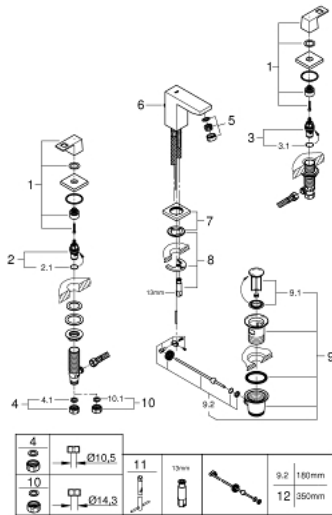

20 351 000 EUROCUBE THREE-HOLE BASIN MIXER 1/2" S-SIZE

PRODUCT DESCRIPTION

- Colour: chrome
- metal lever
- ceramic headparts 1/2", 90°
- GROHE LongLife finish
- GROHE FastFixation Plus installation system
- spout with mousseur
- pop-up waste set 1 1/4"
- pressure-proof flexible connection hoses between spout and side valves
- union nut 1/2" x 10.5 mm

20 351 000 **EUROCUBE THREE-HOLE BASIN MIXER 1/2"**
S-SIZE

SPARE PARTS, februar 2019 – now

- 1: Handle pair (Spare part-nr. 48321000)
 - 2: Ceramic headpart 1/2" (Spare part-nr. 45882000)
 - 2.1: O-ring Ø 18.2 x Ø 1.7 (Spare part-nr. 0392400M)
 - 3: Ceramic headpart 1/2" (Spare part-nr. 45883000)
 - 3.1: O-ring Ø 18.2 x Ø 1.7 (Spare part-nr. 0392400M)
 - 4: Coupling nut 1/2" (Spare part-nr. 1290100M)
 - 4.1: Fibre seal Ø 18,5 x Ø 12 x 2 (Spare part-nr. 0138900M)
 - 5: Mousseur (Spare part-nr. 13929000)
 - 6: Pop-up rod (Spare part-nr. 46787000)
 - 7: Escutcheon (Spare part-nr. 48421000)
 - 8: Shank mounting kit (Spare part-nr. 46671000)
 - 9: Waste set 1 1/4" (Spare part-nr. 28910000)
 - 9.1: Plug (Spare part-nr. 07182000)
 - 9.2: Eccentric rod (Spare part-nr. 07052000)
 - 10: Coupling nut 1/2" x 14.5 mm (Spare part-nr. 1290200M)*
 - 11: Mounting wrench (Spare part-nr. 19017000)*
 - 12: Eccentric rod (Spare part-nr. 07341000)*
- * Optional accessories