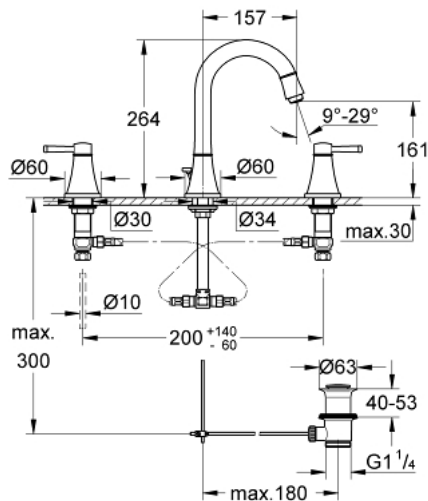

## 20 389 IG0 GRANDERA THREE-HOLE BASIN MIXER 1/2" M-SIZE

### PRODUCT DESCRIPTION

- Colour: chrome/gold
- valves hot/cold with ceramic headparts 1/2" - 90°
- GROHE LongLife finish
- GROHE EcoJoy - Less water, perfect flow
- GROHE AquaGuide adjustable mousseur 5.7 l/min
- pop-up waste set 1 1/4"
- pressure-proof flexible connection hoses between spout and side valves
- min. recommended pressure 1.0 bar

### SPARE PARTS, januar 2012 – now

- 1: Grandera handle red (Spare part-nr. 48198IG0)
  - 2: Grandera handle blue (Spare part-nr. 48199IG0)
  - 3: Ceramic headpart 1/2" (Spare part-nr. 45882000)
  - 3.1: O-ring  $\varnothing$  18.2 x  $\varnothing$  1.7 (Spare part-nr. 0392400M)
  - 4: Ceramic headpart 1/2" (Spare part-nr. 45883000)
  - 4.1: O-ring  $\varnothing$  18.2 x  $\varnothing$  1.7 (Spare part-nr. 0392400M)
  - 5: Lift rod (Spare part-nr. 48200000)
  - 6: Flow straightener (Spare part-nr. 46837G00)
  - 7: Fixing clamp (Spare part-nr. 6554100M)
  - 8: Waste set 1 1/4" (Spare part-nr. 28910000)
  - 8.1: Plug (Spare part-nr. 07182000)
  - 8.2: Eccentric rod (Spare part-nr. 07052000)
  - 9: Coupling nut 1/2" (Spare part-nr. 1290100M)
  - 9.1: Fibre seal  $\varnothing$  18,5 x  $\varnothing$  12 x 2 (Spare part-nr. 0138900M)
  - 10: Flexible connection hose (Spare part-nr. 45704000)
  - 11: Eccentric rod (Spare part-nr. 07341000)\*
- \* Optional accessories