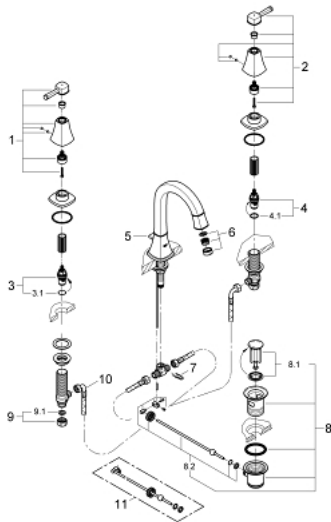

## 20 389 IG0 GRANDERA THREE-HOLE BASIN MIXER 1/2" M-SIZE

### PRODUCT DESCRIPTION

- Colour: chrome/gold
- valves hot/cold with ceramic headparts 1/2" - 90°
- GROHE LongLife finish
- GROHE EcoJoy - Less water, perfect flow
- GROHE AquaGuide adjustable mousseur 5.7 l/min
- pop-up waste set 1 1/4"
- pressure-proof flexible connection hoses between spout and side valves
- min. recommended pressure 1.0 bar

### SPARE PARTS, januar 2012 – now

- 1: Grandera handle red (Spare part-nr. 48198IG0)
  - 2: Grandera handle blue (Spare part-nr. 48199IG0)
  - 3: Ceramic headpart 1/2" (Spare part-nr. 45882000)
  - 3.1: O-ring  $\varnothing$  18.2 x  $\varnothing$  1.7 (Spare part-nr. 0392400M)
  - 4: Ceramic headpart 1/2" (Spare part-nr. 45883000)
  - 4.1: O-ring  $\varnothing$  18.2 x  $\varnothing$  1.7 (Spare part-nr. 0392400M)
  - 5: Lift rod (Spare part-nr. 48200000)
  - 6: Flow straightener (Spare part-nr. 46837G00)
  - 7: Fixing clamp (Spare part-nr. 6554100M)
  - 8: Waste set 1 1/4" (Spare part-nr. 28910000)
  - 8.1: Plug (Spare part-nr. 07182000)
  - 8.2: Eccentric rod (Spare part-nr. 07052000)
  - 9: Coupling nut 1/2" (Spare part-nr. 1290100M)
  - 9.1: Fibre seal  $\varnothing$  18,5 x  $\varnothing$  12 x 2 (Spare part-nr. 0138900M)
  - 10: Flexible connection hose (Spare part-nr. 45704000)
  - 11: Eccentric rod (Spare part-nr. 07341000)\*
- \* Optional accessories