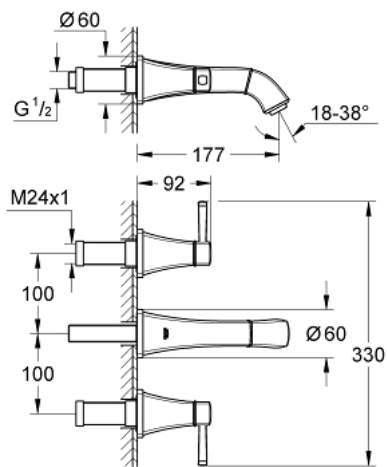

20 414 000 **GRANDERA THREE-HOLE BASIN MIXER 1/2"**  
**S-SIZE**

**PRODUCT DESCRIPTION**

- Colour: chrome
- wall mounted
- to be used with rough-in set 29 025 002
- without concealed body
- valves hot/cold with ceramic headparts 1/2" - 90°
- GROHE LongLife finish
- GROHE EcoJoy - Less water, perfect flow
- GROHE AquaGuide adjustable mousseur 5.7 l/min
- center distance 200 mm
- projection 177 mm
- min. recommended pressure 1.0 bar

20 414 000 **GRANDERA THREE-HOLE BASIN MIXER 1/2"**  
**S-SIZE**

**SPARE PARTS**, junij 2012 – now

- 1: Grandera handle red (Spare part-nr. 48198000)
- 2: Grandera handle blue (Spare part-nr. 48199000)
- 3: Flow straightener (Spare part-nr. 46837000)
- 4: Extension for spindle (Spare part-nr. 45988000)