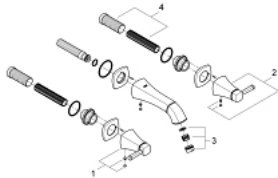

20 414 000 **GRANDERA THREE-HOLE BASIN MIXER 1/2"**  
**S-SIZE**

**PRODUCT DESCRIPTION**

- Colour: chrome
- wall mounted
- to be used with rough-in set 29 025 002
- without concealed body
- valves hot/cold with ceramic headparts 1/2" - 90°
- GROHE LongLife finish
- GROHE EcoJoy - Less water, perfect flow
- GROHE AquaGuide adjustable mousseur 5.7 l/min
- center distance 200 mm
- projection 177 mm
- min. recommended pressure 1.0 bar

20 414 000 **GRANDERA THREE-HOLE BASIN MIXER 1/2"**  
**S-SIZE**

**SPARE PARTS**, junij 2012 – now

- 1: Grandera handle red (Spare part-nr. 48198000)
- 2: Grandera handle blue (Spare part-nr. 48199000)
- 3: Flow straightener (Spare part-nr. 46837000)
- 4: Extension for spindle (Spare part-nr. 45988000)