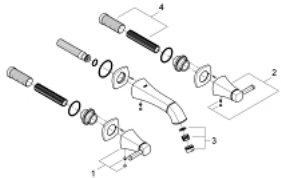

20 414 IG0 GRANDERA THREE-HOLE BASIN MIXER 1/2" S-SIZE

PRODUCT DESCRIPTION

- Colour: chrome/gold
- wall mounted
- to be used with rough-in set 29 025 002
- without concealed body
- valves hot/cold with ceramic headparts 1/2" - 90°
- GROHE LongLife finish
- GROHE EcoJoy - Less water, perfect flow
- GROHE AquaGuide adjustable mousseur 5.7 l/min
- center distance 200 mm
- projection 177 mm
- min. recommended pressure 1.0 bar

20 414 IG0 **GRANDERA THREE-HOLE BASIN MIXER 1/2"**
S-SIZE

SPARE PARTS, junij 2012 – now

- 1: Grandera handle red (Spare part-nr. 48198IG0)
- 2: Grandera handle blue (Spare part-nr. 48199IG0)
- 3: Flow straightener (Spare part-nr. 46837G00)
- 4: Extension for spindle (Spare part-nr. 45988000)