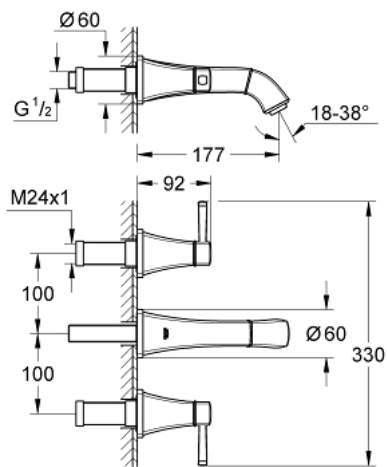

20 414 IG0 GRANDERA THREE-HOLE BASIN MIXER 1/2" S-SIZE

PRODUCT DESCRIPTION

- Colour: chrome/gold
- wall mounted
- to be used with rough-in set 29 025 002
- without concealed body
- valves hot/cold with ceramic headparts 1/2" - 90°
- GROHE LongLife finish
- GROHE EcoJoy - Less water, perfect flow
- GROHE AquaGuide adjustable mousseur 5.7 l/min
- center distance 200 mm
- projection 177 mm
- min. recommended pressure 1.0 bar

20 414 IG0 **GRANDERA THREE-HOLE BASIN MIXER 1/2"**
S-SIZE

SPARE PARTS, junij 2012 – now

- 1: Grandera handle red (Spare part-nr. 48198IG0)
- 2: Grandera handle blue (Spare part-nr. 48199IG0)
- 3: Flow straightener (Spare part-nr. 46837G00)
- 4: Extension for spindle (Spare part-nr. 45988000)