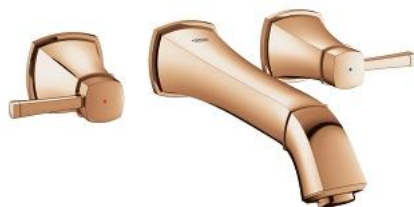

20 415 DA0 GRANDERA THREE-HOLE BASIN MIXER 1/2" M-SIZE

PRODUCT DESCRIPTION

- Colour: warm sunset
- wall mounted
- without concealed body
- to be used with rough-in set 29 025 002
- valves hot/cold with ceramic headparts 1/2" - 90°
- GROHE LongLife finish
- GROHE EcoJoy - Less water, perfect flow
- GROHE AquaGuide adjustable mousseur 5.7 l/min
- projection 234 mm
- min. recommended pressure 1.0 bar