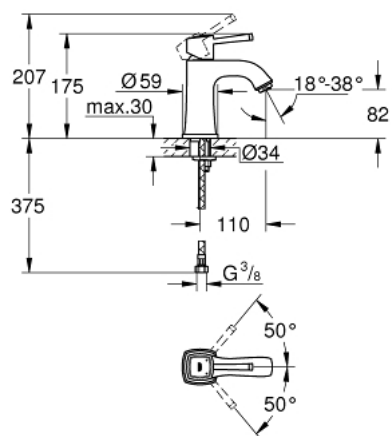

20 415 DA0 GRANDERA THREE-HOLE BASIN MIXER 1/2" M-SIZE

PRODUCT DESCRIPTION

- Colour: warm sunset
- wall mounted
- without concealed body
- to be used with rough-in set 29 025 002
- valves hot/cold with ceramic headparts 1/2" - 90°
- GROHE LongLife finish
- GROHE EcoJoy - Less water, perfect flow
- GROHE AquaGuide adjustable mousseur 5.7 l/min
- projection 234 mm
- min. recommended pressure 1.0 bar