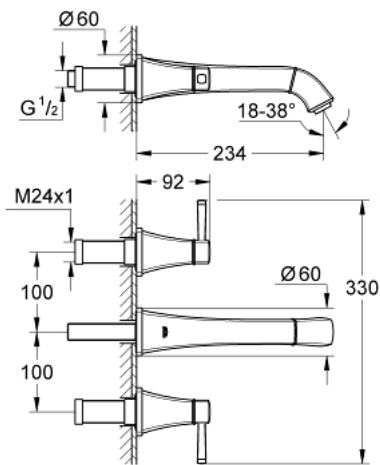

20 415 IG0 GRANDERA THREE-HOLE BASIN MIXER 1/2" M-SIZE

PRODUCT DESCRIPTION

- Colour: chrome/gold
- wall mounted
- without concealed body
- to be used with rough-in set 29 025 002
- valves hot/cold with ceramic headparts 1/2" - 90°
- GROHE LongLife finish
- GROHE EcoJoy - Less water, perfect flow
- GROHE AquaGuide adjustable mousseur 5.7 l/min
- projection 234 mm
- min. recommended pressure 1.0 bar

20 415 IG0 **GRANDERA THREE-HOLE BASIN MIXER 1/2"**
M-SIZE

SPARE PARTS, junij 2012 – now

- 1: Grandera handle red (Spare part-nr. 48198IG0)
- 2: Grandera handle blue (Spare part-nr. 48199IG0)
- 3: Flow straightener (Spare part-nr. 46837G00)
- 4: Extension for spindle (Spare part-nr. 45988000)