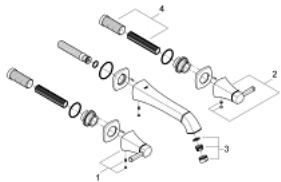

20 415 IG0 GRANDERA THREE-HOLE BASIN MIXER 1/2" M-SIZE

PRODUCT DESCRIPTION

- Colour: chrome/gold
- wall mounted
- without concealed body
- to be used with rough-in set 29 025 002
- valves hot/cold with ceramic headparts 1/2" - 90°
- GROHE LongLife finish
- GROHE EcoJoy - Less water, perfect flow
- GROHE AquaGuide adjustable mousseur 5.7 l/min
- projection 234 mm
- min. recommended pressure 1.0 bar

20 415 IG0 **GRANDERA THREE-HOLE BASIN MIXER 1/2"**
M-SIZE

SPARE PARTS, junij 2012 – now

- 1: Grandera handle red (Spare part-nr. 48198IG0)
- 2: Grandera handle blue (Spare part-nr. 48199IG0)
- 3: Flow straightener (Spare part-nr. 46837G00)
- 4: Extension for spindle (Spare part-nr. 45988000)