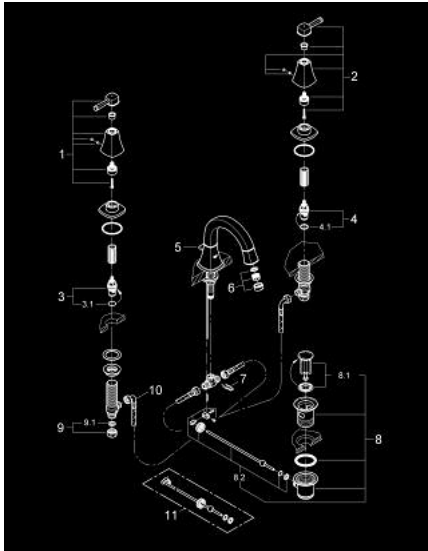

20 417 000 **GRANDERA THREE-HOLE BASIN MIXER 1/2"**
S-SIZE

SPARE PARTS, junij 2012 – now

- 1: Grandera handle red (Spare part-nr. 48198000)
 - 2: Grandera handle blue (Spare part-nr. 48199000)
 - 3: Ceramic headpart 1/2" (Spare part-nr. 45882000)
 - 3.1: O-ring Ø 18.2 x Ø 1.7 (Spare part-nr. 0392400M)
 - 4: Ceramic headpart 1/2" (Spare part-nr. 45883000)
 - 4.1: O-ring Ø 18.2 x Ø 1.7 (Spare part-nr. 0392400M)
 - 5: Lift rod (Spare part-nr. 48200000)
 - 6: Flow straightener (Spare part-nr. 46837000)
 - 7: Fixing clamp (Spare part-nr. 6554100M)
 - 8: Waste set 1 1/4" (Spare part-nr. 28910000)
 - 8.1: Plug (Spare part-nr. 07182000)
 - 8.2: Eccentric rod (Spare part-nr. 07052000)
 - 9: Coupling nut 1/2" (Spare part-nr. 1290100M)
 - 9.1: Fibre seal Ø 18,5 x Ø 12 x 2 (Spare part-nr. 0138900M)
 - 10: Flexible connection hose (Spare part-nr. 45704000)
 - 11: Eccentric rod (Spare part-nr. 07341000)*
- * Optional accessories