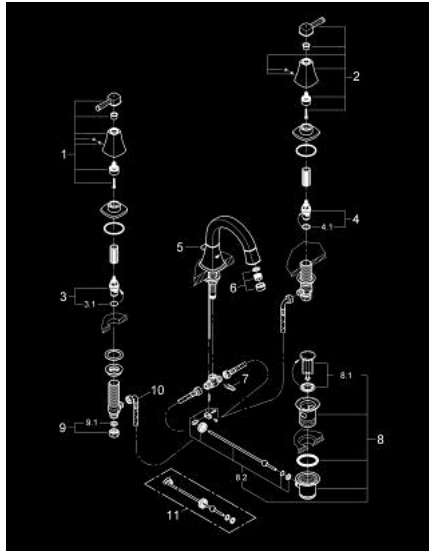

20 417 IG0 GRANDERA THREE-HOLE BASIN MIXER 1/2" S-SIZE

PRODUCT DESCRIPTION

- Colour: chrome/gold
- valves hot/cold with ceramic headparts 1/2" - 90°
- GROHE LongLife finish
- GROHE EcoJoy - Less water, perfect flow
- GROHE AquaGuide adjustable mousseur 5.7 l/min
- pop-up waste set 1 1/4"
- pressure-proof flexible connection hoses between spout and side valves
- min. recommended pressure 1.0 bar

20 417 IG0 **GRANDERA THREE-HOLE BASIN MIXER 1/2"**
S-SIZE

SPARE PARTS, junij 2012 – now

- 1: Grandera handle red (Spare part-nr. 48198IG0)
 - 2: Grandera handle blue (Spare part-nr. 48199IG0)
 - 3: Ceramic headpart 1/2" (Spare part-nr. 45882000)
 - 3.1: O-ring Ø 18.2 x Ø 1.7 (Spare part-nr. 0392400M)
 - 4: Ceramic headpart 1/2" (Spare part-nr. 45883000)
 - 4.1: O-ring Ø 18.2 x Ø 1.7 (Spare part-nr. 0392400M)
 - 5: Lift rod (Spare part-nr. 48200000)
 - 6: Flow straightener (Spare part-nr. 46837G00)
 - 7: Fixing clamp (Spare part-nr. 6554100M)
 - 8: Waste set 1 1/4" (Spare part-nr. 28910000)
 - 8.1: Plug (Spare part-nr. 07182000)
 - 8.2: Eccentric rod (Spare part-nr. 07052000)
 - 9: Coupling nut 1/2" (Spare part-nr. 1290100M)
 - 9.1: Fibre seal Ø 18,5 x Ø 12 x 2 (Spare part-nr. 0138900M)
 - 10: Flexible connection hose (Spare part-nr. 45704000)
 - 11: Eccentric rod (Spare part-nr. 07341000)*
- * Optional accessories