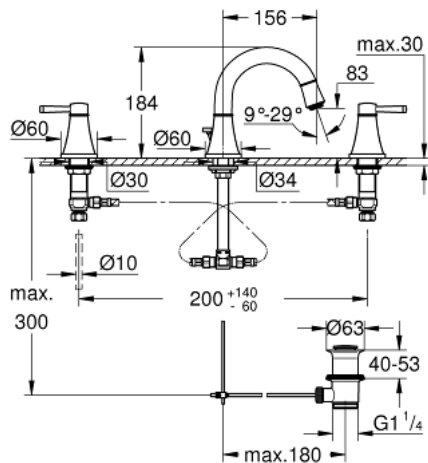

20 417 IG0 GRANDERA THREE-HOLE BASIN MIXER 1/2" S-SIZE

PRODUCT DESCRIPTION

- Colour: chrome/gold
- valves hot/cold with ceramic headparts 1/2" - 90°
- GROHE LongLife finish
- GROHE EcoJoy - Less water, perfect flow
- GROHE AquaGuide adjustable mousseur 5.7 l/min
- pop-up waste set 1 1/4"
- pressure-proof flexible connection hoses between spout and side valves
- min. recommended pressure 1.0 bar

20 417 IG0 **GRANDERA THREE-HOLE BASIN MIXER 1/2"**
S-SIZE

SPARE PARTS, junij 2012 – now

- 1: Grandera handle red (Spare part-nr. 48198IG0)
 - 2: Grandera handle blue (Spare part-nr. 48199IG0)
 - 3: Ceramic headpart 1/2" (Spare part-nr. 45882000)
 - 3.1: O-ring Ø 18.2 x Ø 1.7 (Spare part-nr. 0392400M)
 - 4: Ceramic headpart 1/2" (Spare part-nr. 45883000)
 - 4.1: O-ring Ø 18.2 x Ø 1.7 (Spare part-nr. 0392400M)
 - 5: Lift rod (Spare part-nr. 48200000)
 - 6: Flow straightener (Spare part-nr. 46837G00)
 - 7: Fixing clamp (Spare part-nr. 6554100M)
 - 8: Waste set 1 1/4" (Spare part-nr. 28910000)
 - 8.1: Plug (Spare part-nr. 07182000)
 - 8.2: Eccentric rod (Spare part-nr. 07052000)
 - 9: Coupling nut 1/2" (Spare part-nr. 1290100M)
 - 9.1: Fibre seal Ø 18,5 x Ø 12 x 2 (Spare part-nr. 0138900M)
 - 10: Flexible connection hose (Spare part-nr. 45704000)
 - 11: Eccentric rod (Spare part-nr. 07341000)*
- * Optional accessories