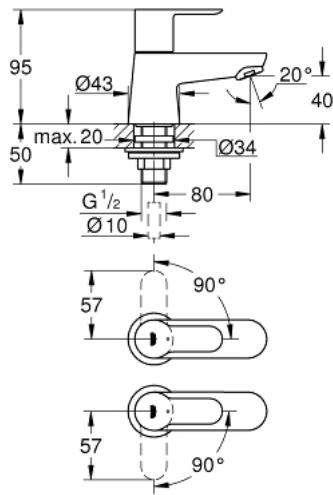

## 20 421 00M BAUEDGE PILLAR TAP 1/2"

### PRODUCT DESCRIPTION

- Colour: chrome
- single hole installation
- metal lever
- ceramic headpart 1/2", 90°
- GROHE LongLife finish
- GROHE EcoJoy - Less water, perfect flow
- maximum flow rate (at 3 bar): 5 l/min
- mousseur
- 2 pieces

### SPARE PARTS, julij 2013 – now

- 1: BauEdge handle red (Spare part-nr. 48246000)
- 1.1: Replacement handle connection kit (Spare part-nr. 45186000)
- 1.1.1: O-ring  $\varnothing$  18.2 x  $\varnothing$  1.7 (Spare part-nr. 0392400M)
- 2: Lever (Spare part-nr. 48028000)
- 2.1: Replacement handle connection kit (Spare part-nr. 45186000)
- 3: Ceramic headpart 1/2" (Spare part-nr. 45883000)
- 3.1: O-ring  $\varnothing$  18.2 x  $\varnothing$  1.7 (Spare part-nr. 0392400M)
- 4: Ceramic headpart 1/2" (Spare part-nr. 45882000)
- 4.1: O-ring  $\varnothing$  18.2 x  $\varnothing$  1.7 (Spare part-nr. 0392400M)
- 5: Mousseur (Spare part-nr. 13952000)
- 6: Shank mounting kit (Spare part-nr. 45004000)