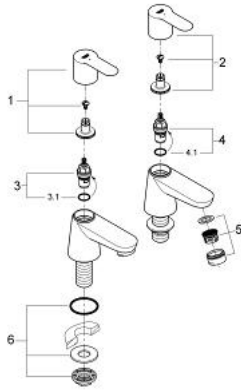

## 20 421 00M BAUEDGE PILLAR TAP 1/2"

### PRODUCT DESCRIPTION

- Colour: chrome
- single hole installation
- metal lever
- ceramic headpart 1/2", 90°
- GROHE LongLife finish
- GROHE EcoJoy - Less water, perfect flow
- maximum flow rate (at 3 bar): 5 l/min
- mousseur
- 2 pieces

### SPARE PARTS, julij 2013 – now

- 1: BauEdge handle red (Spare part-nr. 48246000)
- 1.1: Replacement handle connection kit (Spare part-nr. 45186000)
- 1.1.1: O-ring  $\varnothing$  18.2 x  $\varnothing$  1.7 (Spare part-nr. 0392400M)
- 2: Lever (Spare part-nr. 48028000)
- 2.1: Replacement handle connection kit (Spare part-nr. 45186000)
- 3: Ceramic headpart 1/2" (Spare part-nr. 45883000)
- 3.1: O-ring  $\varnothing$  18.2 x  $\varnothing$  1.7 (Spare part-nr. 0392400M)
- 4: Ceramic headpart 1/2" (Spare part-nr. 45882000)
- 4.1: O-ring  $\varnothing$  18.2 x  $\varnothing$  1.7 (Spare part-nr. 0392400M)
- 5: Mousseur (Spare part-nr. 13952000)
- 6: Shank mounting kit (Spare part-nr. 45004000)