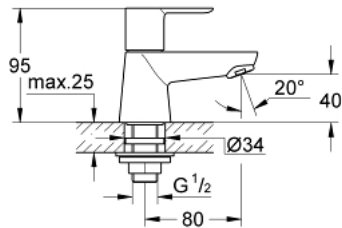

20 422 000 BAULOOP PILLAR TAP 1/2" XS-SIZE

PRODUCT DESCRIPTION

- Colour: chrome
- single hole installation
- metal lever
- ceramic headpart 1/2", 90°
- GROHE LongLife finish
- GROHE EcoJoy - Less water, perfect flow
- maximum flow rate (at 3 bar): 5 l/min
- fixation nut G 1/2"

20 422 000 BAULOOK PILLAR TAP 1/2" XS-SIZE

SPARE PARTS, september 2012 – now

- 1: Lever (Spare part-nr. 48027000)
- 2: Ceramic headpart 1/2" (Spare part-nr. 45882000)
- 2.1: O-ring $\varnothing 18.2 \times \varnothing 1.7$ (Spare part-nr. 0392400M)
- 3: Mousseur (Spare part-nr. 13952000)
- 4: Shank mounting kit (Spare part-nr. 45004000)