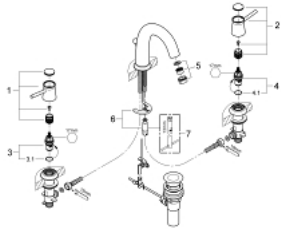

20 470 000 GROHE BAUCLASSIC THREE-HOLE BASIN MIXER 1/2"

SPARE PARTS, august 2014 – now

- 1: Handle red (Spare part-nr. 48145000)
- 2: Handle blue (Spare part-nr. 48146000)
- 3: Ceramic headpart 1/2" (Spare part-nr. 45882000)
- 3.1: O-ring \varnothing 18.2 x \varnothing 1.7 (Spare part-nr. 0392400M)
- 4: Ceramic headpart 1/2" (Spare part-nr. 45883000)
- 4.1: O-ring \varnothing 18.2 x \varnothing 1.7 (Spare part-nr. 0392400M)
- 5: Mousseur (Spare part-nr. 13929000)
- 6: Shank mounting kit (Spare part-nr. 46671000)
- 7: Mounting wrench (Spare part-nr. 19017000)*