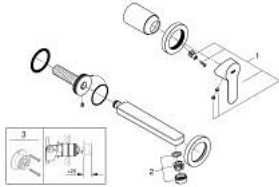

20 474 000 **BAUEDGE TWO-HOLE BASIN MIXER**

SPARE PARTS, avgust 2014 – now

1: Lever (Spare part-nr. 46811000)

2: Mousseur (Spare part-nr. 13929000)

3: Extension (Spare part-nr. 46627000)*

* Optional accessories