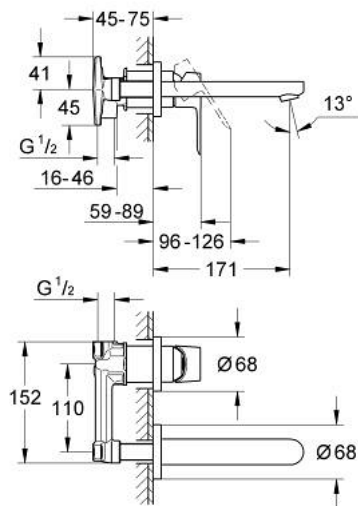

## 20 474 000 BAUEDGE TWO-HOLE BASIN MIXER

### PRODUCT DESCRIPTION

- Colour: chrome
- wall mounted
- consisting of:
  - set for final installation and concealed body
  - metal lever
  - GROHE SmoothControl 35 mm ceramic cartridge
  - GROHE LongLife finish
  - mousseur
- center distance 110 mm
- projection 171 mm