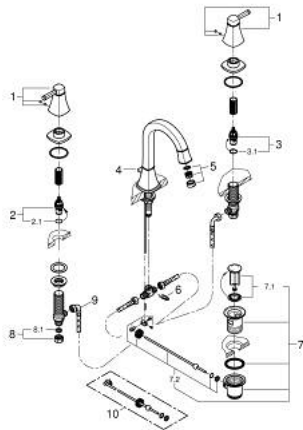

20 619 000 **GRANDERA THREE-HOLE BASIN MIXER 1/2"**  
**L-SIZE**

**PRODUCT DESCRIPTION**

- Colour: chrome
- valves hot/cold with ceramic headparts 1/2" - 90°
- GROHE LongLife finish
- GROHE EcoJoy - Less water, perfect flow
- maximum flow rate (at 3 bar): 5 l/min
- GROHE AquaGuide adjustable mousseur
- pop-up waste set 1 1/4"
- pressure-proof flexible connection hoses between spout and side valves
- min. recommended pressure 1.0 bar

20 619 000 **GRANDERA THREE-HOLE BASIN MIXER 1/2"**  
**L-SIZE**

**SPARE PARTS**, oktober 2021 – now

- 1: Handle pair (Spare part-nr. 48325000)
- 2: Ceramic headpart 1/2" (Spare part-nr. 45882000)
- 2.1: O-ring  $\varnothing$  18.2 x  $\varnothing$  1.7 (Spare part-nr. 0392400M)
- 3: Ceramic headpart 1/2" (Spare part-nr. 45883000)
- 3.1: O-ring  $\varnothing$  18.2 x  $\varnothing$  1.7 (Spare part-nr. 0392400M)
- 4: Lift rod (Spare part-nr. 48200000)
- 5: Flow straightener (Spare part-nr. 46837000)
- 6: Fixing clamp (Spare part-nr. 6554100M)
- 7: Waste set 1 1/4" (Spare part-nr. 28910000)
- 7.1: Plug (Spare part-nr. 07182000)
- 7.2: Eccentric rod (Spare part-nr. 07052000)
- 8: Coupling nut 1/2" (Spare part-nr. 1290100M)
- 8.1: Fibre seal  $\varnothing$  18,5 x  $\varnothing$  12 x 2 (Spare part-nr. 0138900M)
- 9: Flexible connection hose (Spare part-nr. 45704000)
- 10: Eccentric rod (Spare part-nr. 07341000)\*