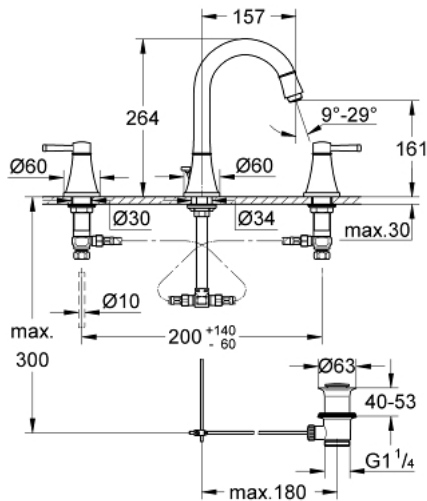

20 619 000 **GRANDERA THREE-HOLE BASIN MIXER 1/2"**  
**L-SIZE**

**PRODUCT DESCRIPTION**

- Colour: chrome
- valves hot/cold with ceramic headparts 1/2" - 90°
- GROHE LongLife finish
- GROHE EcoJoy - Less water, perfect flow
- maximum flow rate (at 3 bar): 5 l/min
- GROHE AquaGuide adjustable mousseur
- pop-up waste set 1 1/4"
- pressure-proof flexible connection hoses between spout and side valves
- min. recommended pressure 1.0 bar

20 619 000 **GRANDERA THREE-HOLE BASIN MIXER 1/2"**  
**L-SIZE**

**SPARE PARTS**, oktober 2021 – now

- 1: Handle pair (Spare part-nr. 48325000)
- 2: Ceramic headpart 1/2" (Spare part-nr. 45882000)
- 2.1: O-ring  $\varnothing$  18.2 x  $\varnothing$  1.7 (Spare part-nr. 0392400M)
- 3: Ceramic headpart 1/2" (Spare part-nr. 45883000)
- 3.1: O-ring  $\varnothing$  18.2 x  $\varnothing$  1.7 (Spare part-nr. 0392400M)
- 4: Lift rod (Spare part-nr. 48200000)
- 5: Flow straightener (Spare part-nr. 46837000)
- 6: Fixing clamp (Spare part-nr. 6554100M)
- 7: Waste set 1 1/4" (Spare part-nr. 28910000)
- 7.1: Plug (Spare part-nr. 07182000)
- 7.2: Eccentric rod (Spare part-nr. 07052000)
- 8: Coupling nut 1/2" (Spare part-nr. 1290100M)
- 8.1: Fibre seal  $\varnothing$  18,5 x  $\varnothing$  12 x 2 (Spare part-nr. 0138900M)
- 9: Flexible connection hose (Spare part-nr. 45704000)
- 10: Eccentric rod (Spare part-nr. 07341000)\*