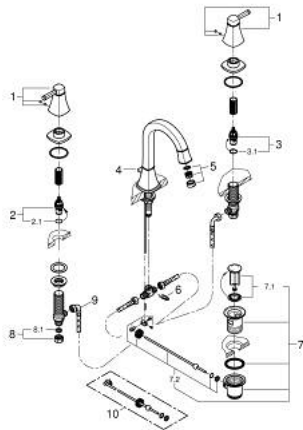

20 619 IG0 GRANDERA THREE-HOLE BASIN MIXER 1/2" L-SIZE

PRODUCT DESCRIPTION

- Colour: chrome/gold
- valves hot/cold with ceramic headparts 1/2" - 90°
- GROHE LongLife finish
- GROHE EcoJoy - Less water, perfect flow
- maximum flow rate (at 3 bar): 5 l/min
- GROHE AquaGuide adjustable mousseur
- pop-up waste set 1 1/4"
- pressure-proof flexible connection hoses between spout and side valves
- min. recommended pressure 1.0 bar

20 619 IG0 **GRANDERA THREE-HOLE BASIN MIXER 1/2"**
L-SIZE

SPARE PARTS, oktober 2021 – now

- 1: Handle pair (Spare part-nr. 48325IG0)
- 2: Ceramic headpart 1/2" (Spare part-nr. 45882000)
- 2.1: O-ring Ø 18.2 x Ø 1.7 (Spare part-nr. 0392400M)
- 3: Ceramic headpart 1/2" (Spare part-nr. 45883000)
- 3.1: O-ring Ø 18.2 x Ø 1.7 (Spare part-nr. 0392400M)
- 4: Lift rod (Spare part-nr. 48200000)
- 5: Flow straightener (Spare part-nr. 46837G00)
- 6: Fixing clamp (Spare part-nr. 6554100M)
- 7: Waste set 1 1/4" (Spare part-nr. 28910IG0)
- 7.1: Plug (Spare part-nr. 07182G00)
- 7.2: Eccentric rod (Spare part-nr. 07052000)
- 8: Coupling nut 1/2" (Spare part-nr. 1290100M)
- 8.1: Fibre seal Ø 18,5 x Ø 12 x 2 (Spare part-nr. 0138900M)
- 9: Flexible connection hose (Spare part-nr. 45704000)
- 10: Eccentric rod (Spare part-nr. 07341000)*