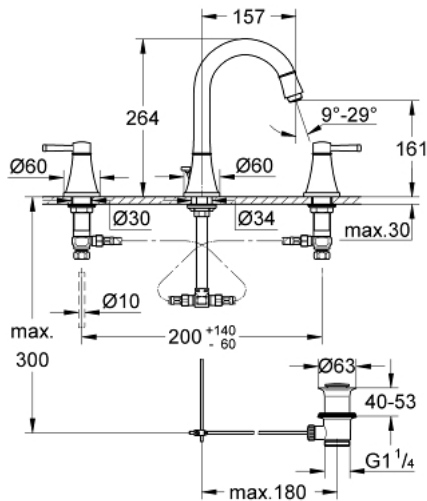

20 619 IG0 GRANDERA THREE-HOLE BASIN MIXER 1/2" L-SIZE

PRODUCT DESCRIPTION

- Colour: chrome/gold
- valves hot/cold with ceramic headparts 1/2" - 90°
- GROHE LongLife finish
- GROHE EcoJoy - Less water, perfect flow
- maximum flow rate (at 3 bar): 5 l/min
- GROHE AquaGuide adjustable mousseur
- pop-up waste set 1 1/4"
- pressure-proof flexible connection hoses between spout and side valves
- min. recommended pressure 1.0 bar

20 619 IG0 **GRANDERA THREE-HOLE BASIN MIXER 1/2"**
L-SIZE

SPARE PARTS, oktober 2021 – now

- 1: Handle pair (Spare part-nr. 48325IG0)
- 2: Ceramic headpart 1/2" (Spare part-nr. 45882000)
- 2.1: O-ring Ø 18.2 x Ø 1.7 (Spare part-nr. 0392400M)
- 3: Ceramic headpart 1/2" (Spare part-nr. 45883000)
- 3.1: O-ring Ø 18.2 x Ø 1.7 (Spare part-nr. 0392400M)
- 4: Lift rod (Spare part-nr. 48200000)
- 5: Flow straightener (Spare part-nr. 46837G00)
- 6: Fixing clamp (Spare part-nr. 6554100M)
- 7: Waste set 1 1/4" (Spare part-nr. 28910IG0)
- 7.1: Plug (Spare part-nr. 07182G00)
- 7.2: Eccentric rod (Spare part-nr. 07052000)
- 8: Coupling nut 1/2" (Spare part-nr. 1290100M)
- 8.1: Fibre seal Ø 18,5 x Ø 12 x 2 (Spare part-nr. 0138900M)
- 9: Flexible connection hose (Spare part-nr. 45704000)
- 10: Eccentric rod (Spare part-nr. 07341000)*